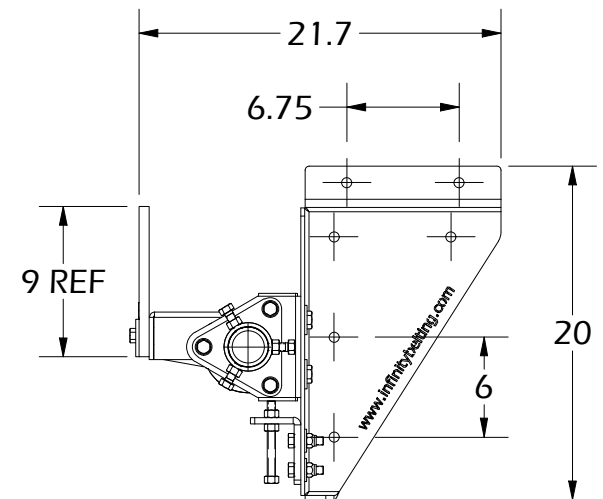

DIMS:
INCH

Sheet:
1 of 2

Rev.
A

TOP VIEW

FRONT VIEW

SIDE VIEW

THE INFORMATION CONTAINED WITHIN THIS DOCUMENT(S) IS THE SOLE PROPERTY OF INFINITY BELTING LTD. NO REPRODUCTION IS AUTHORIZED WITHOUT WRITTEN PERMISSION FROM INFINITY BELTING LTD.

Title: **OVERALL DIMENSIONS**

Product #: **IBL-40TBCUB-5(9)-HD**

UNLESS OTHERWISE SPECIFIED  THIRD ANGLE PROJECTION

TOLERANCES:
 ZERO PLACE DECIMAL `0.060
 TWO PLACE DECIMAL `0.045
 THREE PLACE DECIMAL `0.010, ANGULAR `1°