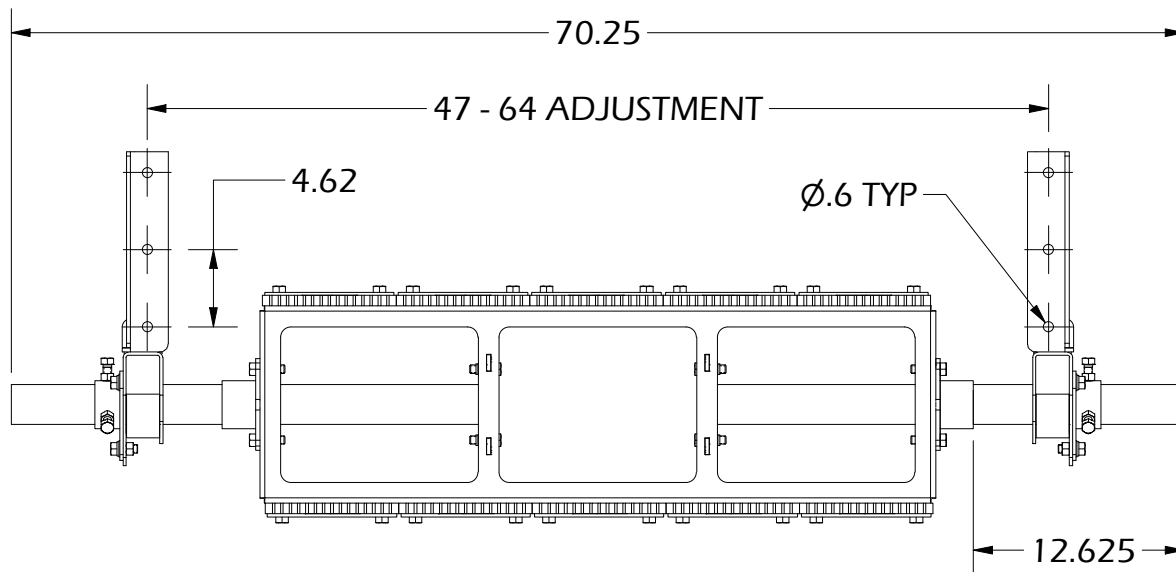

UNLESS OTHERWISE SPECIFIED  THIRD ANGLE PROJECTION

17 Goertz Ave
Stony Plain, Alberta
Canada T7Z0H6

Product #: IBL-40TBCUB-5(9)-HD

Sheet Series:
2021

Scale:
1 : 7

TOLERANCES:
ZERO PLACE DECIMAL `0.060
TWO PLACE DECIMAL `0.045
THREE PLACE DECIMAL `0.010, ANGULAR `1°

DIMS:
INCH

Sheet:
1 of 2

Rev.
A

TOP VIEW

FRONT VIEW

SIDE VIEW

THE INFORMATION CONTAINED WITHIN THIS DOCUMENT(S) IS THE SOLE PROPERTY OF INFINITY BELTING LTD. NO REPRODUCTION IS AUTHORIZED WITHOUT WRITTEN PERMISSION FROM INFINITY BELTING LTD.

Title: **OVERALL DIMENSIONS**

Product #: **IBL-40TBCUB-5(9)-HD**

UNLESS OTHERWISE SPECIFIED  THIRD ANGLE PROJECTION

TOLERANCES:
 ZERO PLACE DECIMAL `0.060
 TWO PLACE DECIMAL `0.045
 THREE PLACE DECIMAL `0.010, ANGULAR `1°