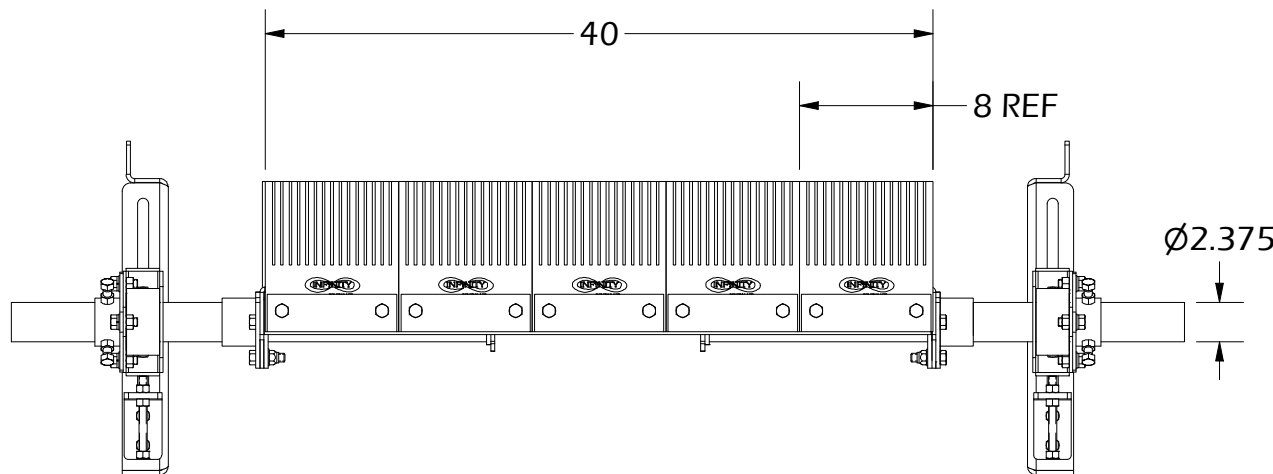

UNLESS OTHERWISE SPECIFIED  THIRD ANGLE PROJECTION

17 Goertz Ave
Stony Plain, Alberta
Canada T7Z0H6

Product #: IBL-40TBCUB-5(9)-HD

Sheet Series:
2021

Scale:
1 : 7

TOLERANCES:
ZERO PLACE DECIMAL `0.060
TWO PLACE DECIMAL `0.045
THREE PLACE DECIMAL `0.010, ANGULAR `1°

DIMS:
INCH

Sheet:
1 of 2

Rev.
A

TOP VIEW

FRONT VIEW

SIDE VIEW

THE INFORMATION CONTAINED WITHIN THIS DOCUMENT(S) IS THE SOLE PROPERTY OF INFINITY BELTING LTD. NO REPRODUCTION IS AUTHORIZED WITHOUT WRITTEN PERMISSION FROM INFINITY BELTING LTD.

Title: **OVERALL DIMENSIONS**

Product #: **IBL-40TBCUB-5(9)-HD**

UNLESS OTHERWISE SPECIFIED  THIRD ANGLE PROJECTION

TOLERANCES:
 ZERO PLACE DECIMAL `0.060
 TWO PLACE DECIMAL `0.045
 THREE PLACE DECIMAL `0.010, ANGULAR `1°