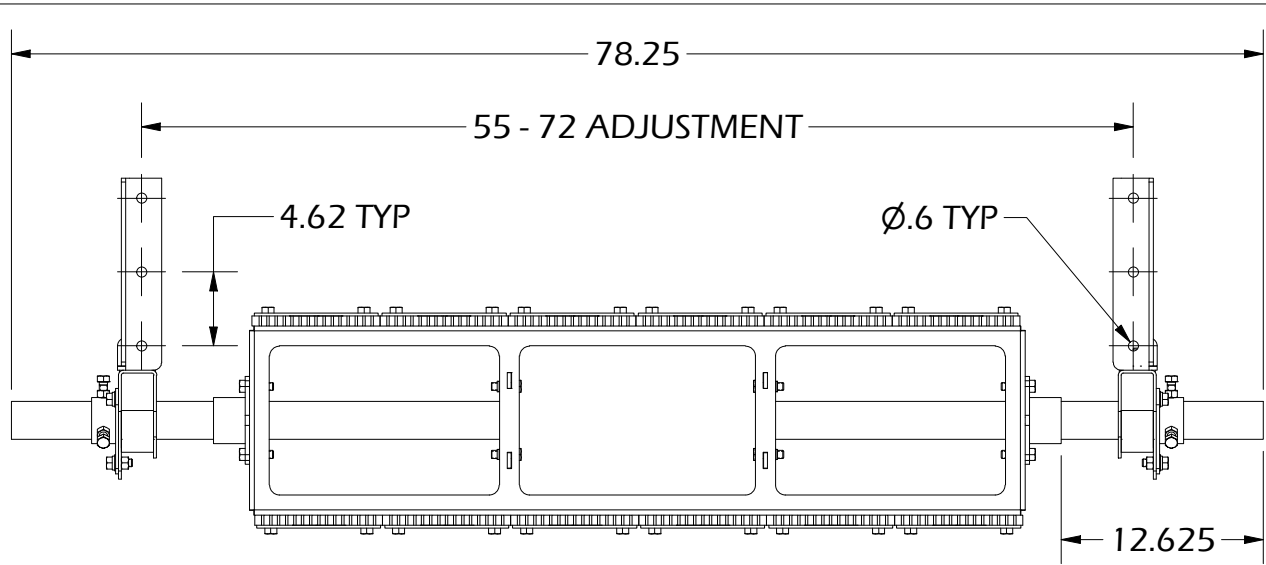

UNLESS OTHERWISE SPECIFIED  THIRD ANGLE PROJECTION

17 Goertz Ave
Stony Plain, Alberta
Canada T7Z0H6

Product #: **IBL-48TBCUB-9(6)-HD**

Sheet Series:
2021

TOLERANCES:
ZERO PLACE DECIMAL `0.060
TWO PLACE DECIMAL `0.045
THREE PLACE DECIMAL `0.010, ANGULAR `1°

Scale:
1 : 7.5

DIMS:
INCH

Sheet:
1 of 2

Rev.
A

TOP VIEW

FRONT VIEW

SIDE VIEW

THE INFORMATION CONTAINED WITHIN THIS DOCUMENT(S) IS THE SOLE PROPERTY OF INFINITY BELTING LTD. NO REPRODUCTION IS AUTHORIZED WITHOUT WRITTEN PERMISSION FROM INFINITY BELTING LTD.

Title: **OVERALL DIMENSIONS**

Product #: **IBL-48TBCUB-9(6)-HD**

17 Goertz Ave
Stony Plain, Alberta
Canada T7Z0H6

Sheet Series:
2021

Scale:
1 : 12

UNLESS OTHERWISE SPECIFIED THIRD ANGLE PROJECTION

TOLERANCES:
ZERO PLACE DECIMAL `0.060
TWO PLACE DECIMAL `0.045
THREE PLACE DECIMAL `0.010, ANGULAR `1°