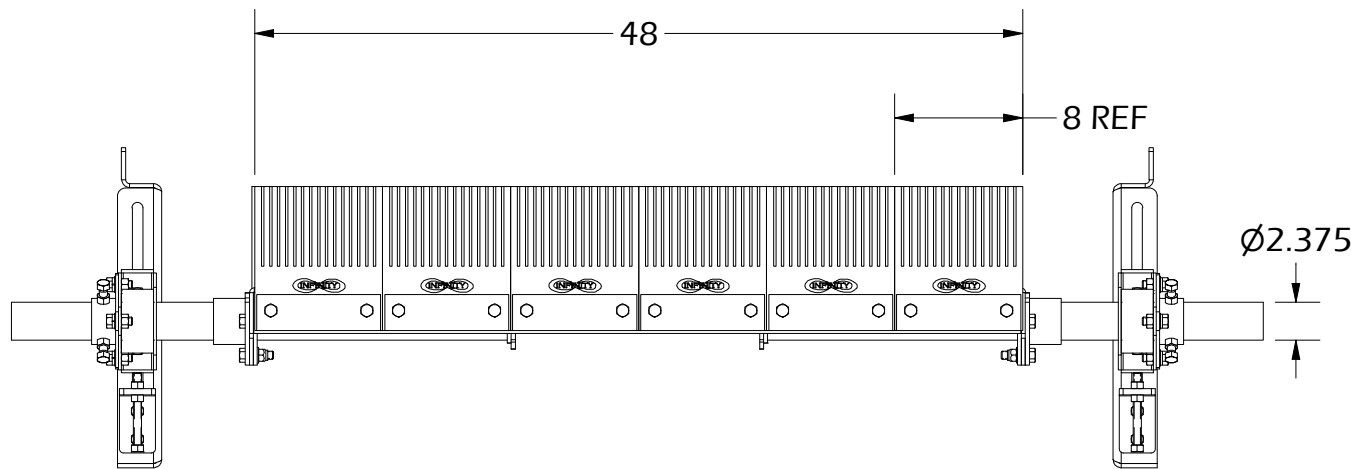

Scale:
1 : 7.5

DIMS:
INCH

Sheet:
1 of 2

Rev.
A

TOP VIEW

FRONT VIEW

SIDE VIEW

THE INFORMATION CONTAINED WITHIN THIS DOCUMENT(S) IS THE SOLE PROPERTY OF INFINITY BELTING LTD. NO REPRODUCTION IS AUTHORIZED WITHOUT WRITTEN PERMISSION FROM INFINITY BELTING LTD.

Title: **OVERALL DIMENSIONS**

Product #: **IBL-48TBCUB-9(6)-HD**

17 Goertz Ave
Stony Plain, Alberta
Canada T7Z0H6

Sheet Series:
2021

Scale:
1 : 12

UNLESS OTHERWISE SPECIFIED THIRD ANGLE PROJECTION

TOLERANCES:
ZERO PLACE DECIMAL `0.060
TWO PLACE DECIMAL `0.045
THREE PLACE DECIMAL `0.010, ANGULAR `1°