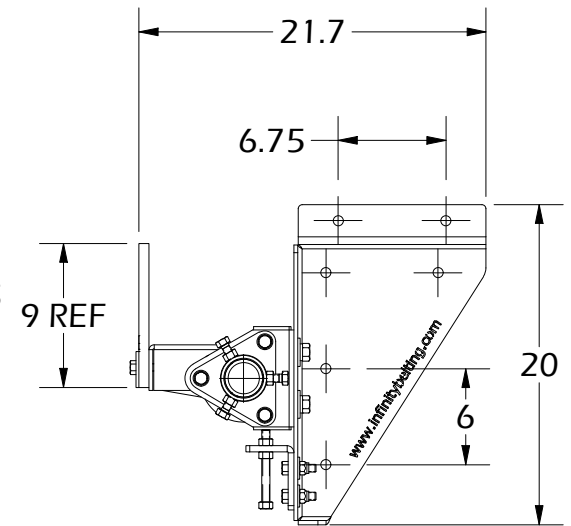

Scale:
1 : 7.5

DIMS:
INCH

Sheet:
1 of 2

Rev.
A

TOP VIEW

FRONT VIEW

SIDE VIEW

THE INFORMATION CONTAINED WITHIN THIS DOCUMENT(S) IS THE SOLE PROPERTY OF INFINITY BELTING LTD. NO REPRODUCTION IS AUTHORIZED WITHOUT WRITTEN PERMISSION FROM INFINITY BELTING LTD.

Title: **OVERALL DIMENSIONS**

Product #: **IBL-48TBCUB-9(6)-HD**

17 Goertz Ave
Stony Plain, Alberta
Canada T7Z0H6

Sheet Series:
2021

Scale:
1 : 12

UNLESS OTHERWISE SPECIFIED THIRD ANGLE PROJECTION

TOLERANCES:
ZERO PLACE DECIMAL `0.060
TWO PLACE DECIMAL `0.045
THREE PLACE DECIMAL `0.010, ANGULAR `1°