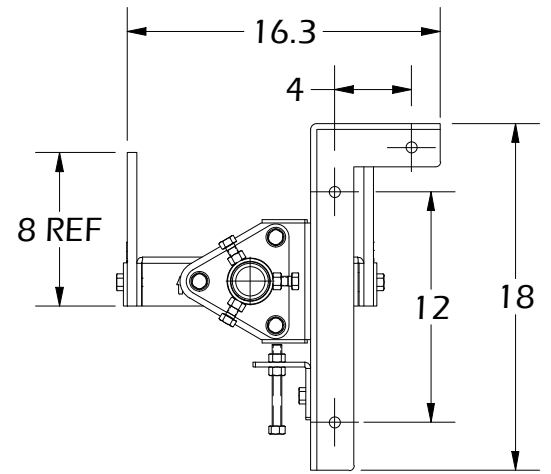

DIMS:
INCH

Sheet:
1 of 2

Rev.
A

TOP VIEW

FRONT VIEW

SIDE VIEW

THE INFORMATION CONTAINED WITHIN THIS DOCUMENT(S) IS THE SOLE PROPERTY OF INFINITY BELTING LTD. NO REPRODUCTION IS AUTHORIZED WITHOUT WRITTEN PERMISSION FROM INFINITY BELTING LTD.

Title: **OVERALL DIMENSIONS**

Product #: **IBL-24TBCUB-8(3)**

17 Goertz Ave
Stony Plain, Alberta
Canada T7Z0H6

UNLESS OTHERWISE SPECIFIED THIRD ANGLE PROJECTION

TOLERANCES:
ZERO PLACE DECIMAL `0.060
TWO PLACE DECIMAL `0.045
THREE PLACE DECIMAL `0.010, ANGULAR `1°