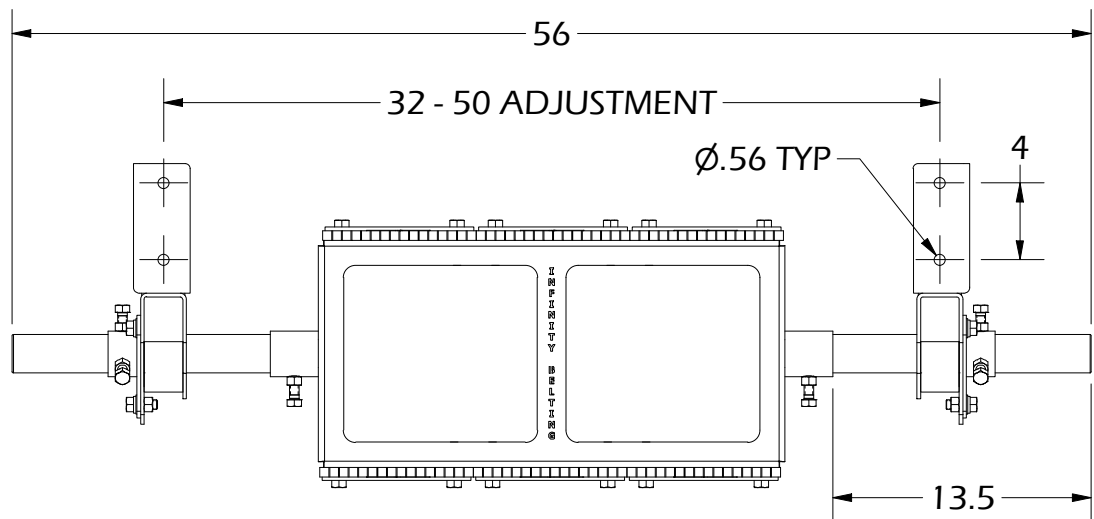

UNLESS OTHERWISE SPECIFIED  THIRD ANGLE
PROJECTION

17 Goertz Ave
Stony Plain, Alberta
Canada T7Z0H6

Product #: **IBL-24TBCUB-8(3)**

Sheet Series:
2021

Scale:
1 : 5.5

TOLERANCES:
ZERO PLACE DECIMAL `0.060
TWO PLACE DECIMAL `0.045
THREE PLACE DECIMAL `0.010, ANGULAR `1°

DIMS:
INCH

Sheet:
1 of 2

Rev.
A

TOP VIEW

FRONT VIEW

SIDE VIEW

THE INFORMATION CONTAINED WITHIN THIS DOCUMENT(S) IS THE SOLE PROPERTY OF INFINITY BELTING LTD. NO REPRODUCTION IS AUTHORIZED WITHOUT WRITTEN PERMISSION FROM INFINITY BELTING LTD.

Title: **OVERALL DIMENSIONS**

Product #: **IBL-24TBCUB-8(3)**

17 Goertz Ave
Stony Plain, Alberta
Canada T7Z0H6

UNLESS OTHERWISE SPECIFIED THIRD ANGLE PROJECTION

TOLERANCES:
ZERO PLACE DECIMAL `0.060
TWO PLACE DECIMAL `0.045
THREE PLACE DECIMAL `0.010, ANGULAR `1°