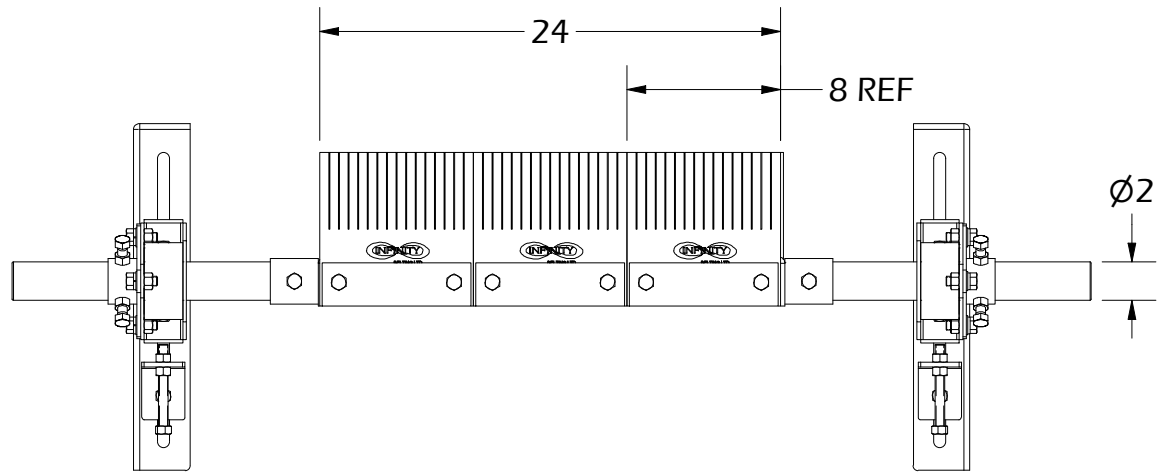

UNLESS OTHERWISE SPECIFIED  THIRD ANGLE
PROJECTION

17 Goertz Ave
Stony Plain, Alberta
Canada T7Z0H6

Product #: **IBL-24TBCUB-8(3)**

Sheet Series:
2021

Scale:
1 : 5.5

TOLERANCES:
ZERO PLACE DECIMAL `0.060
TWO PLACE DECIMAL `0.045
THREE PLACE DECIMAL `0.010, ANGULAR `1°

DIMS:
INCH

Sheet:
1 of 2

Rev.
A

TOP VIEW

FRONT VIEW

SIDE VIEW

THE INFORMATION CONTAINED WITHIN THIS DOCUMENT(S) IS THE SOLE PROPERTY OF INFINITY BELTING LTD. NO REPRODUCTION IS AUTHORIZED WITHOUT WRITTEN PERMISSION FROM INFINITY BELTING LTD.

Title: **OVERALL DIMENSIONS**

Product #: **IBL-24TBCUB-8(3)**

17 Goertz Ave
Stony Plain, Alberta
Canada T7Z0H6

UNLESS OTHERWISE SPECIFIED THIRD ANGLE PROJECTION

TOLERANCES:
ZERO PLACE DECIMAL `0.060
TWO PLACE DECIMAL `0.045
THREE PLACE DECIMAL `0.010, ANGULAR `1°