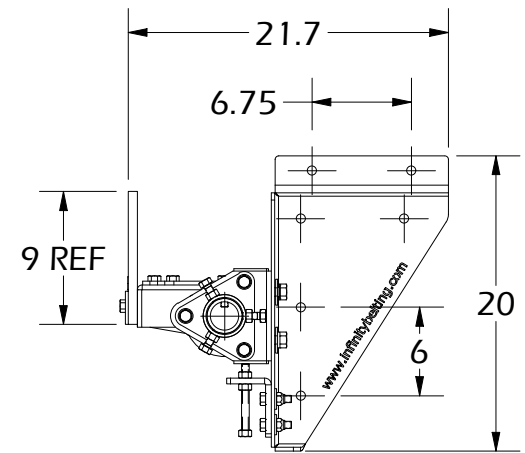

DIMS: **INCH**

Sheet: **1 of 2**

Rev. **A**

TOP VIEW

FRONT VIEW

SIDE VIEW

THE INFORMATION CONTAINED WITHIN THIS DOCUMENT(S) IS THE SOLE PROPERTY OF INFINITY BELTING LTD. NO REPRODUCTION IS AUTHORIZED WITHOUT WRITTEN PERMISSION FROM INFINITY BELTING LTD.

Title: **OVERALL DIMENSIONS**

Product #: **IBL-56TBCUB-9(7)-HD**

UNLESS OTHERWISE SPECIFIED THIRD ANGLE PROJECTION

TOLERANCES:
 ZERO PLACE DECIMAL `0.060
 TWO PLACE DECIMAL `0.045
 THREE PLACE DECIMAL `0.010, ANGULAR `1°