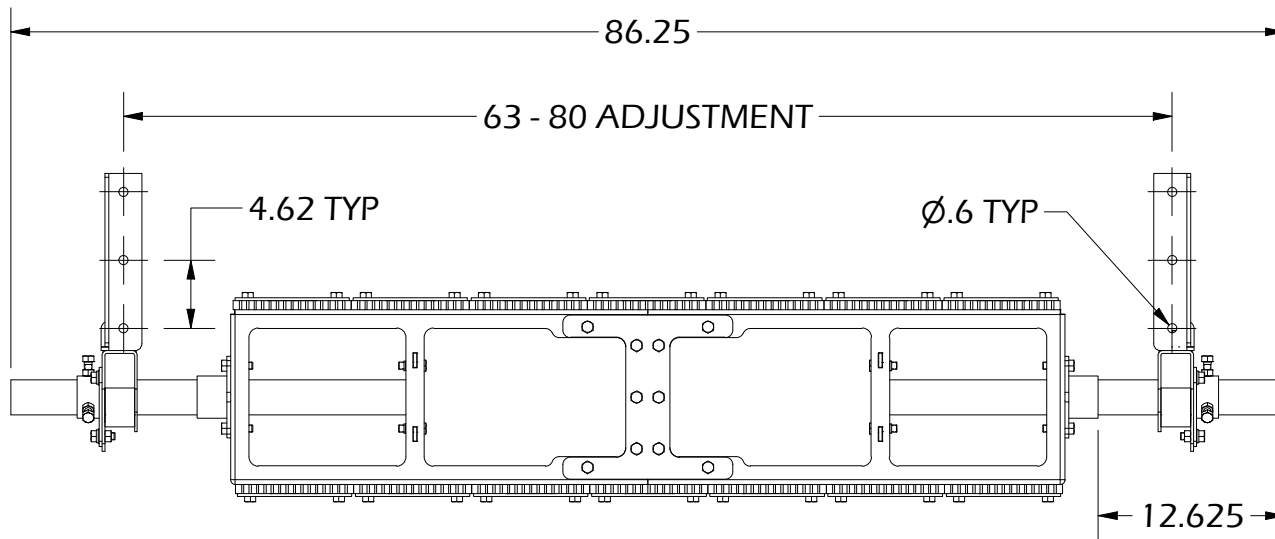

UNLESS OTHERWISE SPECIFIED  THIRD ANGLE PROJECTION

17 Goertz Ave
Stony Plain, Alberta
Canada T7Z0H6

Product #: **IBL-56TBCUB-9(7)-HD**

Sheet Series:
2021

Scale:
1 : 8

TOLERANCES:
ZERO PLACE DECIMAL `0.060
TWO PLACE DECIMAL `0.045
THREE PLACE DECIMAL `0.010, ANGULAR `1°

DIMS: **INCH**

Sheet: **1 of 2**

Rev. **A**

TOP VIEW

FRONT VIEW

SIDE VIEW

THE INFORMATION CONTAINED WITHIN THIS DOCUMENT(S) IS THE SOLE PROPERTY OF INFINITY BELTING LTD. NO REPRODUCTION IS AUTHORIZED WITHOUT WRITTEN PERMISSION FROM INFINITY BELTING LTD.

Title: **OVERALL DIMENSIONS**

Product #: **IBL-56TBCUB-9(7)-HD**

UNLESS OTHERWISE SPECIFIED THIRD ANGLE PROJECTION

TOLERANCES:
 ZERO PLACE DECIMAL `0.060
 TWO PLACE DECIMAL `0.045
 THREE PLACE DECIMAL `0.010, ANGULAR `1°