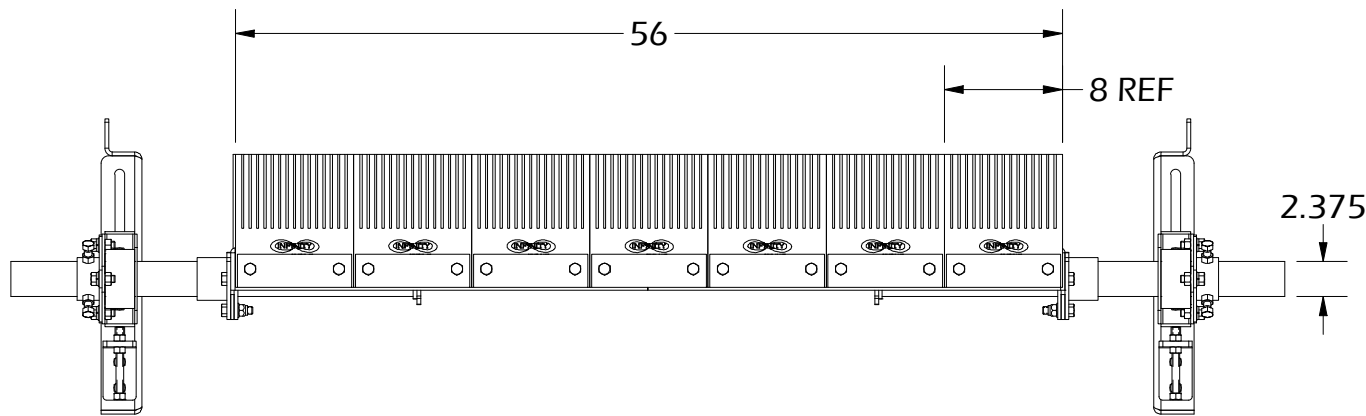

UNLESS OTHERWISE SPECIFIED  THIRD ANGLE PROJECTION

17 Goertz Ave
Stony Plain, Alberta
Canada T7Z0H6

Product #: **IBL-56TBCUB-9(7)-HD**

Sheet Series:
2021

Scale:
1 : 8

TOLERANCES:
ZERO PLACE DECIMAL `0.060
TWO PLACE DECIMAL `0.045
THREE PLACE DECIMAL `0.010, ANGULAR `1°

DIMS: **INCH**

Sheet: **1 of 2**

Rev. **A**

TOP VIEW

FRONT VIEW

SIDE VIEW

THE INFORMATION CONTAINED WITHIN THIS DOCUMENT(S) IS THE SOLE PROPERTY OF INFINITY BELTING LTD. NO REPRODUCTION IS AUTHORIZED WITHOUT WRITTEN PERMISSION FROM INFINITY BELTING LTD.

Title: **OVERALL DIMENSIONS**

Product #: **IBL-56TBCUB-9(7)-HD**

UNLESS OTHERWISE SPECIFIED THIRD ANGLE PROJECTION

TOLERANCES:
 ZERO PLACE DECIMAL `0.060
 TWO PLACE DECIMAL `0.045
 THREE PLACE DECIMAL `0.010, ANGULAR `1°