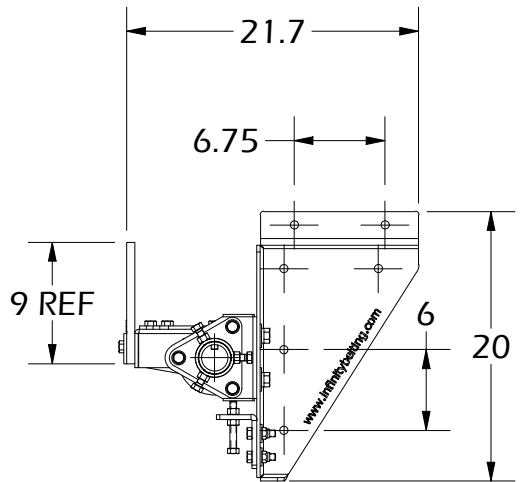

Scale:  
**1 : 9**

DIMS:  
**INCH**

Sheet:  
**1 of 2**

Rev.  
**A**

TOP VIEW

FRONT VIEW

SIDE VIEW

THE INFORMATION CONTAINED WITHIN THIS DOCUMENT(S) IS THE SOLE PROPERTY OF INFINITY BELTING LTD. NO REPRODUCTION IS AUTHORIZED WITHOUT WRITTEN PERMISSION FROM INFINITY BELTING LTD.

Title: **OVERALL DIMENSIONS**

Product #: **IBL-72TBCUB-9(9)-HD**

UNLESS OTHERWISE SPECIFIED  THIRD ANGLE PROJECTION

TOLERANCES:  
 ZERO PLACE DECIMAL `0.060  
 TWO PLACE DECIMAL `0.045  
 THREE PLACE DECIMAL `0.010, ANGULAR `1°