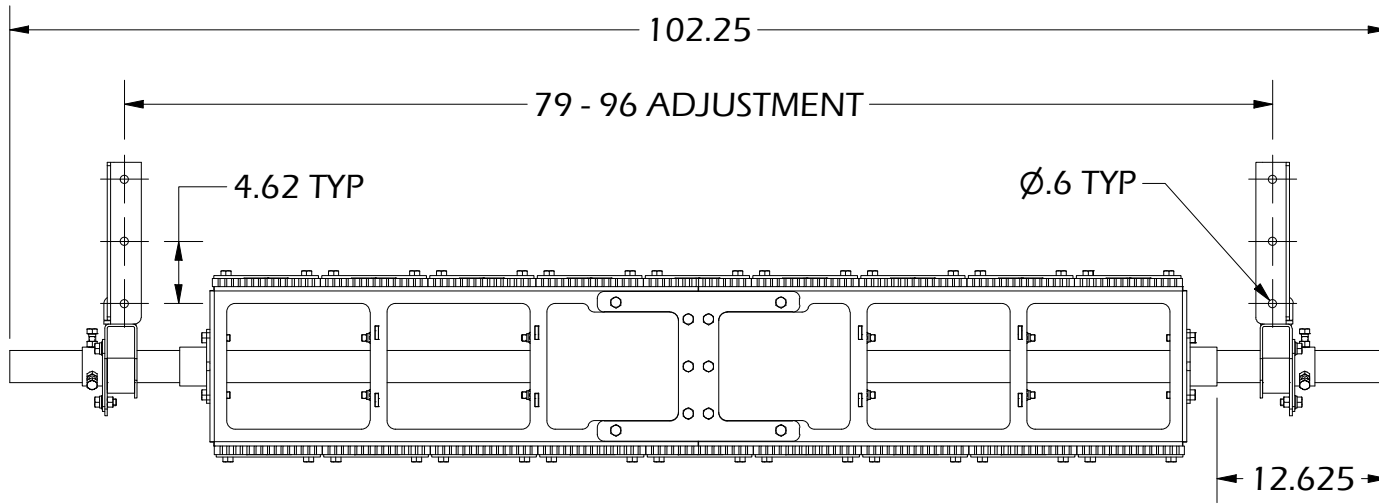

UNLESS OTHERWISE SPECIFIED  THIRD ANGLE  
PROJECTION

17 Goertz Ave  
Stony Plain, Alberta  
Canada T7Z0H6

Product #:  
**IBL-72TBCUB-9(9)-HD**

Sheet Series:  
**2021**

TOLERANCES:  
ZERO PLACE DECIMAL `0.060  
TWO PLACE DECIMAL `0.045  
THREE PLACE DECIMAL `0.010, ANGULAR `1°

Scale:  
**1 : 9**

DIMS:  
**INCH**

Sheet:  
**1 of 2**

Rev.  
**A**

TOP VIEW

FRONT VIEW

SIDE VIEW

THE INFORMATION CONTAINED WITHIN THIS DOCUMENT(S) IS THE SOLE PROPERTY OF INFINITY BELTING LTD. NO REPRODUCTION IS AUTHORIZED WITHOUT WRITTEN PERMISSION FROM INFINITY BELTING LTD.

Title: **OVERALL DIMENSIONS**

Product #: **IBL-72TBCUB-9(9)-HD**

UNLESS OTHERWISE SPECIFIED  THIRD ANGLE PROJECTION

TOLERANCES:  
 ZERO PLACE DECIMAL `0.060  
 TWO PLACE DECIMAL `0.045  
 THREE PLACE DECIMAL `0.010, ANGULAR `1°