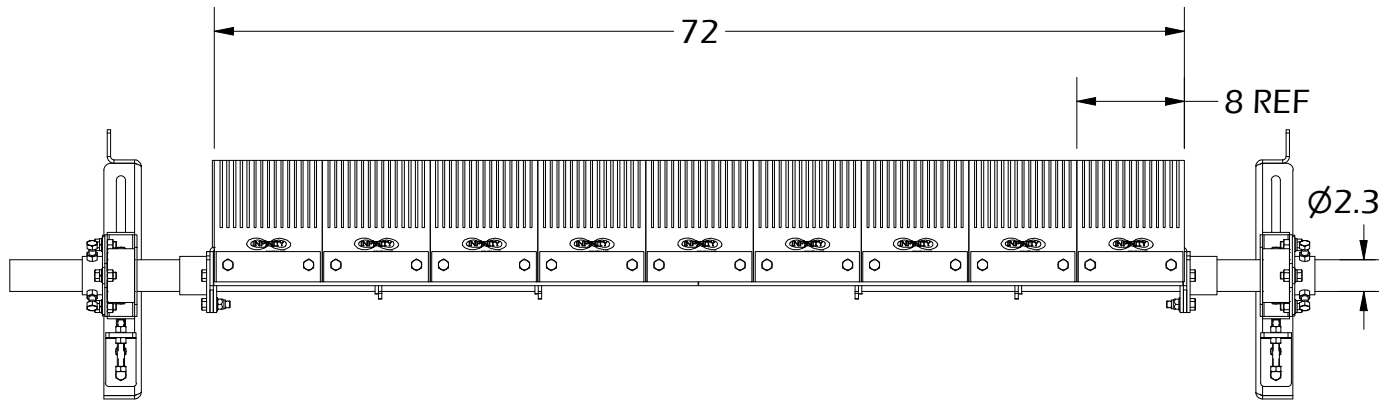

Scale:  
**1 : 9**

DIMS:  
**INCH**

Sheet:  
**1 of 2**

Rev.  
**A**

TOP VIEW

FRONT VIEW

SIDE VIEW

THE INFORMATION CONTAINED WITHIN THIS DOCUMENT(S) IS THE SOLE PROPERTY OF INFINITY BELTING LTD. NO REPRODUCTION IS AUTHORIZED WITHOUT WRITTEN PERMISSION FROM INFINITY BELTING LTD.

Title: **OVERALL DIMENSIONS**

Product #: **IBL-72TBCUB-9(9)-HD**

UNLESS OTHERWISE SPECIFIED  THIRD ANGLE PROJECTION

TOLERANCES:  
 ZERO PLACE DECIMAL `0.060  
 TWO PLACE DECIMAL `0.045  
 THREE PLACE DECIMAL `0.010, ANGULAR `1°