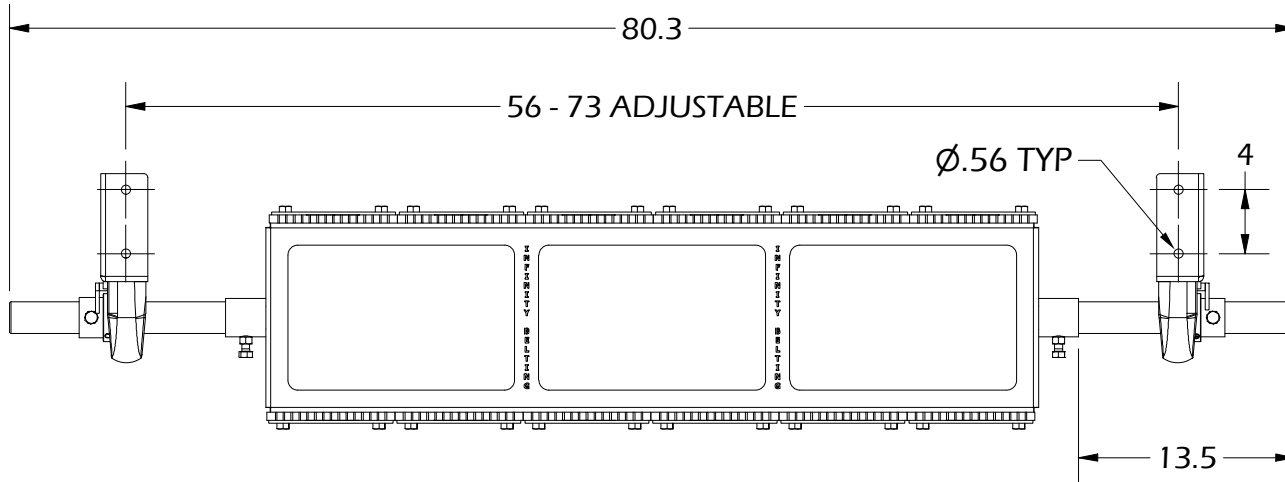

UNLESS OTHERWISE SPECIFIED  THIRD ANGLE PROJECTION

17 Goertz Ave
Stony Plain, Alberta
Canada T7Z0H6

Product #: **IBL-48TBCUB-8(6)**

Sheet Series: **2021**
Scale: **1 : 8**

TOLERANCES:
ZERO PLACE DECIMAL `0.060
TWO PLACE DECIMAL `0.045
THREE PLACE DECIMAL `0.010, ANGULAR `1°

DIMS: **INCH** Sheet: **1 of 2** Rev. **A**

TOP VIEW

FRONT VIEW

SIDE VIEW

THE INFORMATION CONTAINED WITHIN THIS DOCUMENT(S) IS THE SOLE PROPERTY OF INFINITY BELTING LTD. NO REPRODUCTION IS AUTHORIZED WITHOUT WRITTEN PERMISSION FROM INFINITY BELTING LTD.

Title: **OVERALL DIMENSIONS**

Product #:

IBL-48TBCUB-8(6)

UNLESS OTHERWISE SPECIFIED  THIRD ANGLE PROJECTION

TOLERANCES:
 ZERO PLACE DECIMAL `0.060
 TWO PLACE DECIMAL `0.045
 THREE PLACE DECIMAL `0.010, ANGULAR `1°