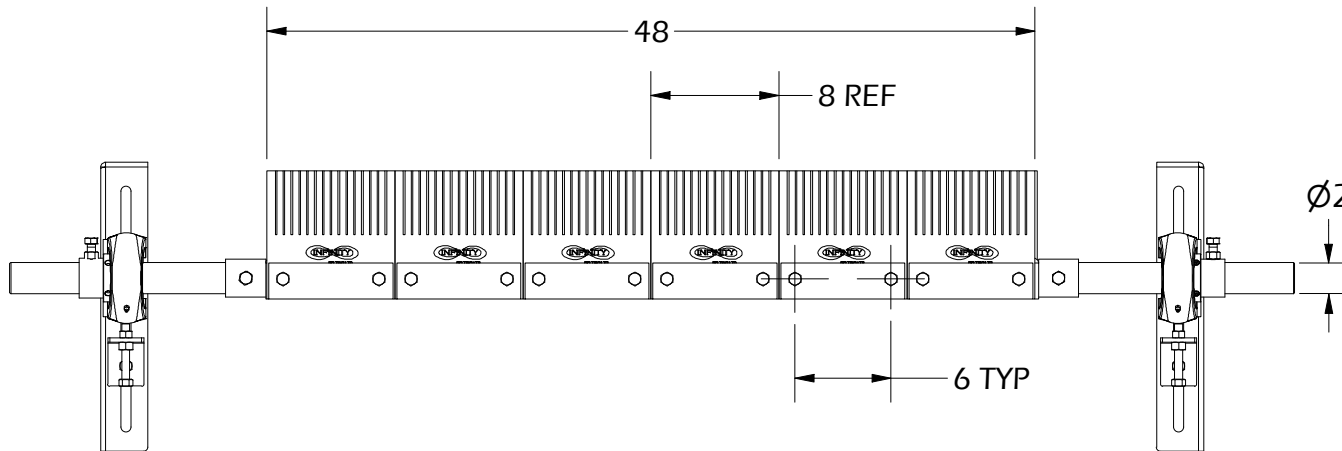

UNLESS OTHERWISE SPECIFIED  THIRD ANGLE PROJECTION

17 Goertz Ave
Stony Plain, Alberta
Canada T7Z0H6

Product #: **IBL-48TBCUB-8(6)**

Sheet Series: **2021**
Scale: **1 : 8**

TOLERANCES:
ZERO PLACE DECIMAL `0.060
TWO PLACE DECIMAL `0.045
THREE PLACE DECIMAL `0.010, ANGULAR `1°

DIMS: **INCH** Sheet: **1 of 2** Rev. **A**

TOP VIEW

FRONT VIEW

SIDE VIEW

THE INFORMATION CONTAINED WITHIN THIS DOCUMENT(S) IS THE SOLE PROPERTY OF INFINITY BELTING LTD. NO REPRODUCTION IS AUTHORIZED WITHOUT WRITTEN PERMISSION FROM INFINITY BELTING LTD.

Title: **OVERALL DIMENSIONS**

Product #:

IBL-48TBCUB-8(6)

UNLESS OTHERWISE SPECIFIED  THIRD ANGLE PROJECTION

TOLERANCES:
 ZERO PLACE DECIMAL `0.060
 TWO PLACE DECIMAL `0.045
 THREE PLACE DECIMAL `0.010, ANGULAR `1°