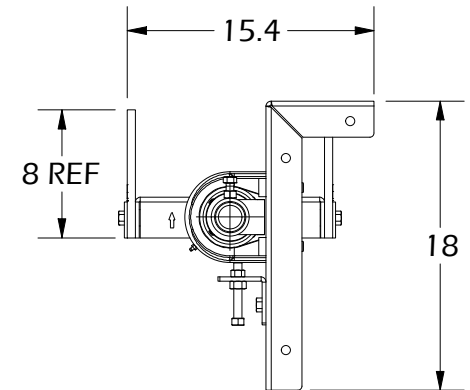

UNLESS OTHERWISE SPECIFIED  THIRD ANGLE PROJECTION

17 Goertz Ave
Stony Plain, Alberta
Canada T7Z0H6

Product #: **IBL-48TBCUB-8(6)**

Sheet Series: **2021**
Scale: **1 : 8**

TOLERANCES:
ZERO PLACE DECIMAL `0.060
TWO PLACE DECIMAL `0.045
THREE PLACE DECIMAL `0.010, ANGULAR `1°

DIMS: **INCH** Sheet: **1 of 2** Rev. **A**

TOP VIEW

FRONT VIEW

SIDE VIEW

THE INFORMATION CONTAINED WITHIN THIS DOCUMENT(S) IS THE SOLE PROPERTY OF INFINITY BELTING LTD. NO REPRODUCTION IS AUTHORIZED WITHOUT WRITTEN PERMISSION FROM INFINITY BELTING LTD.

Title: **OVERALL DIMENSIONS**

Product #:

IBL-48TBCUB-8(6)

UNLESS OTHERWISE SPECIFIED  THIRD ANGLE PROJECTION

TOLERANCES:
 ZERO PLACE DECIMAL `0.060
 TWO PLACE DECIMAL `0.045
 THREE PLACE DECIMAL `0.010, ANGULAR `1°