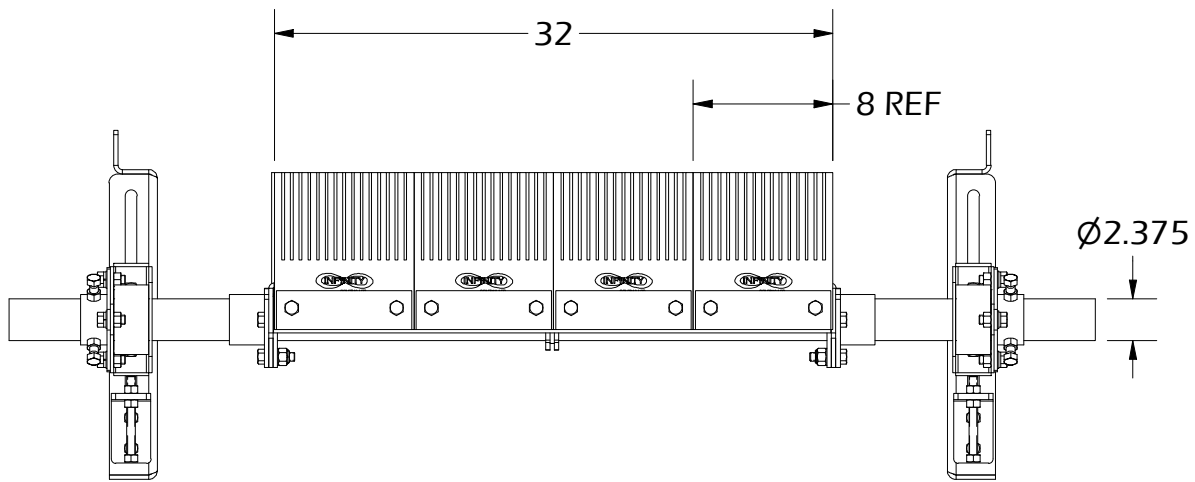

Scale:
1 : 6.5

DIMS:
INCH

Sheet:
1 of 2

Rev.
A

TOP VIEW

FRONT VIEW

SIDE VIEW

THE INFORMATION CONTAINED WITHIN THIS DOCUMENT(S) IS THE SOLE PROPERTY OF INFINITY BELTING LTD. NO REPRODUCTION IS AUTHORIZED WITHOUT WRITTEN PERMISSION FROM INFINITY BELTING LTD.

Title: **OVERALL DIMENSIONS**

Product #: **IBL-32TBCUB-9(4)-HD**

UNLESS OTHERWISE SPECIFIED THIRD ANGLE PROJECTION

TOLERANCES:
 ZERO PLACE DECIMAL `0.060
 TWO PLACE DECIMAL `0.045
 THREE PLACE DECIMAL `0.010, ANGULAR `1°