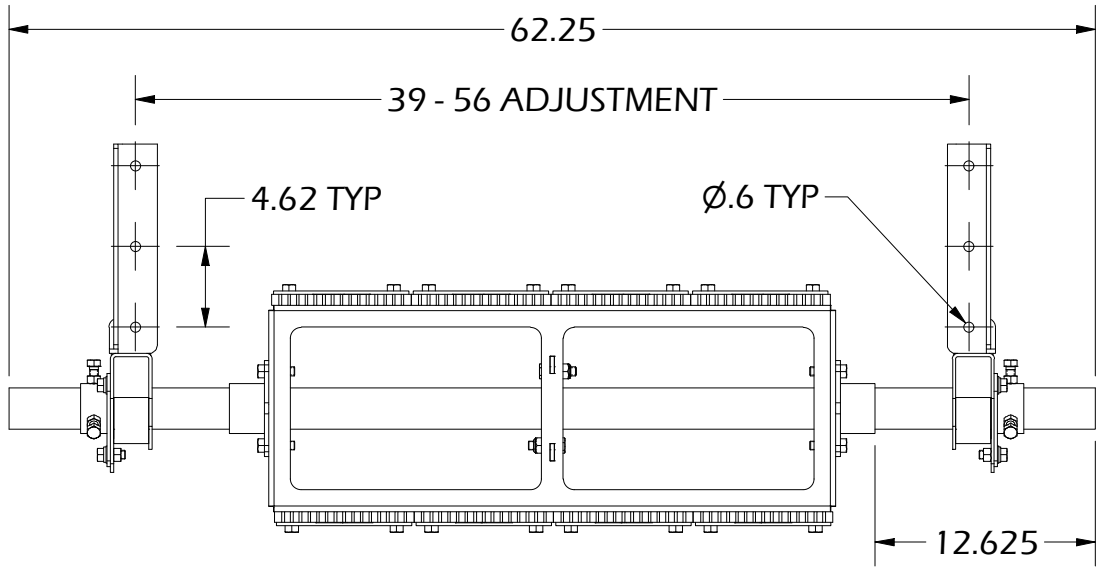

UNLESS OTHERWISE SPECIFIED  THIRD ANGLE PROJECTION

17 Goertz Ave
Stony Plain, Alberta
Canada T7Z0H6

Product #: **IBL-32TBCUB-9(4)-HD**

Sheet Series:
2021

TOLERANCES:
ZERO PLACE DECIMAL `0.060
TWO PLACE DECIMAL `0.045
THREE PLACE DECIMAL `0.010, ANGULAR `1°

Scale:
1 : 6.5

DIMS:
INCH

Sheet:
1 of 2

Rev.
A

TOP VIEW

FRONT VIEW

SIDE VIEW

THE INFORMATION CONTAINED WITHIN THIS DOCUMENT(S) IS THE SOLE PROPERTY OF INFINITY BELTING LTD. NO REPRODUCTION IS AUTHORIZED WITHOUT WRITTEN PERMISSION FROM INFINITY BELTING LTD.

Title: **OVERALL DIMENSIONS**

Product #: **IBL-32TBCUB-9(4)-HD**

UNLESS OTHERWISE SPECIFIED THIRD ANGLE PROJECTION

TOLERANCES:
 ZERO PLACE DECIMAL `0.060
 TWO PLACE DECIMAL `0.045
 THREE PLACE DECIMAL `0.010, ANGULAR `1°