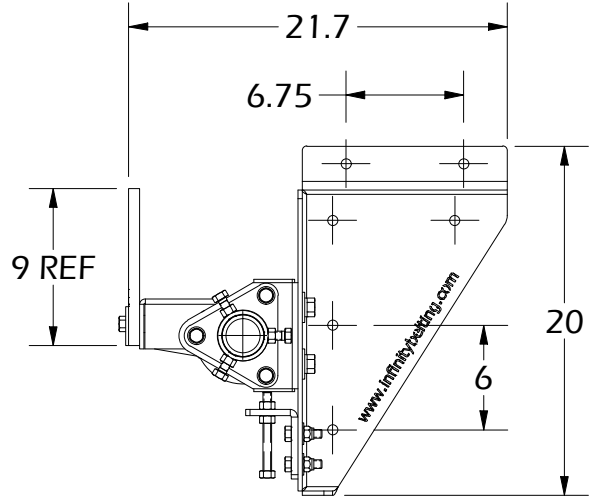

Scale:
1 : 6.5

DIMS:
INCH

Sheet:
1 of 2

Rev.
A

TOP VIEW

FRONT VIEW

SIDE VIEW

THE INFORMATION CONTAINED WITHIN THIS DOCUMENT(S) IS THE SOLE PROPERTY OF INFINITY BELTING LTD. NO REPRODUCTION IS AUTHORIZED WITHOUT WRITTEN PERMISSION FROM INFINITY BELTING LTD.

Title: **OVERALL DIMENSIONS**

Product #: **IBL-32TBCUB-9(4)-HD**

UNLESS OTHERWISE SPECIFIED THIRD ANGLE PROJECTION

TOLERANCES:
 ZERO PLACE DECIMAL `0.060
 TWO PLACE DECIMAL `0.045
 THREE PLACE DECIMAL `0.010, ANGULAR `1°