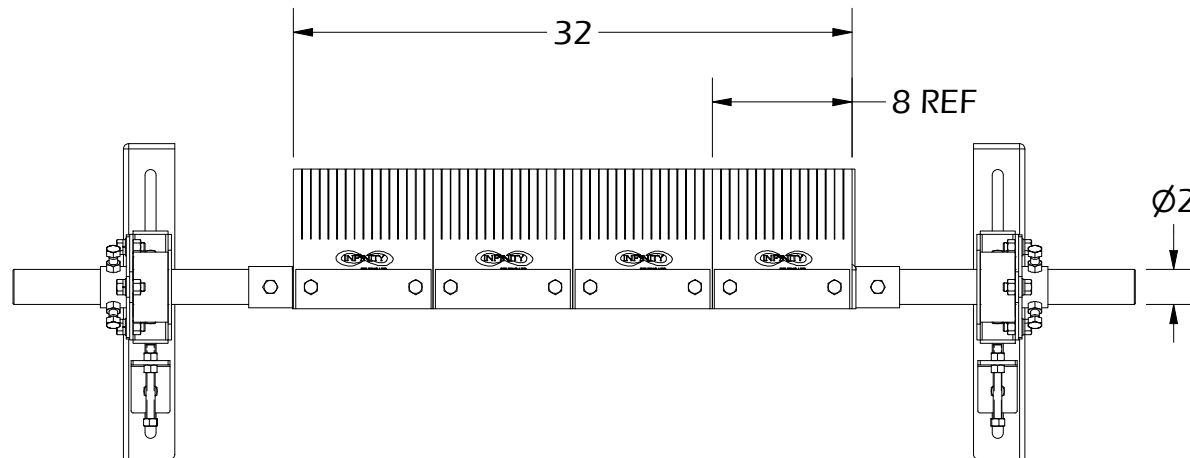

Scale: 1:6

DIMS: INCH

Sheet: 1 of 2

Rev. A

TOP VIEW

FRONT VIEW

SIDE VIEW

THE INFORMATION CONTAINED WITHIN THIS DOCUMENT(S) IS THE SOLE PROPERTY OF INFINITY BELTING LTD. NO REPRODUCTION IS AUTHORIZED WITHOUT WRITTEN PERMISSION FROM INFINITY BELTING LTD.

Title: **OVERALL DIMENSIONS**

Product #: **IBL-32TBCUB-8(4)**

UNLESS OTHERWISE SPECIFIED  THIRD ANGLE PROJECTION

TOLERANCES:
 ZERO PLACE DECIMAL `0.060
 TWO PLACE DECIMAL `0.045
 THREE PLACE DECIMAL `0.010, ANGULAR `1°