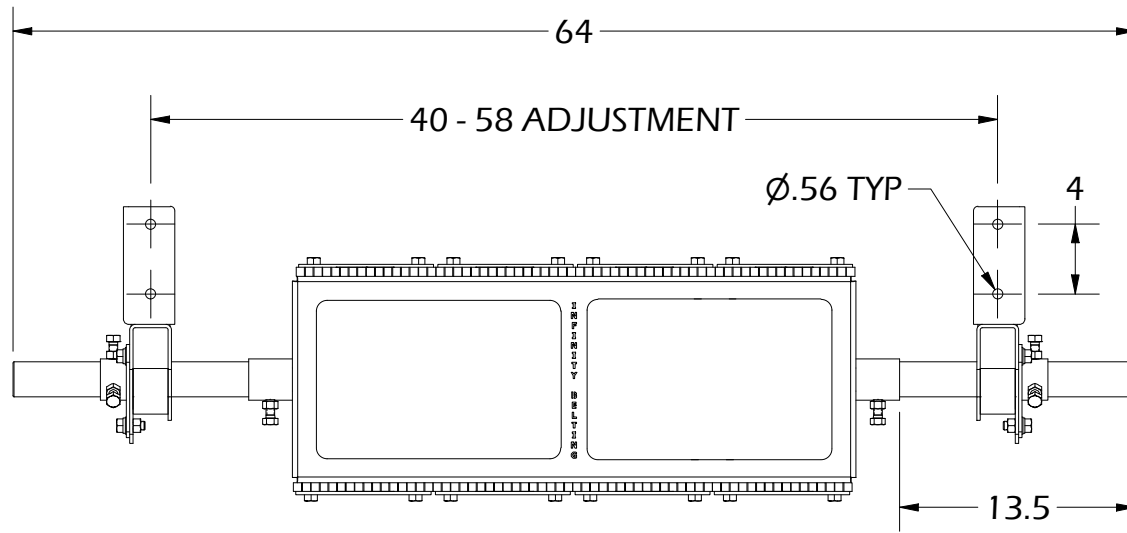

UNLESS OTHERWISE SPECIFIED  THIRD ANGLE PROJECTION

17 Goertz Ave
Stony Plain, Alberta
Canada T7Z0H6

Product #: **IBL-32TBCUB-8(4)**

Sheet Series: 2021

TOLERANCES:
ZERO PLACE DECIMAL `0.060
TWO PLACE DECIMAL `0.045
THREE PLACE DECIMAL `0.010, ANGULAR `1°

Scale: 1:6

DIMS: INCH

Sheet: 1 of 2

Rev. A

TOP VIEW

FRONT VIEW

SIDE VIEW

THE INFORMATION CONTAINED WITHIN THIS DOCUMENT(S) IS THE SOLE PROPERTY OF INFINITY BELTING LTD. NO REPRODUCTION IS AUTHORIZED WITHOUT WRITTEN PERMISSION FROM INFINITY BELTING LTD.

Title: **OVERALL DIMENSIONS**

Product #: **IBL-32TBCUB-8(4)**

UNLESS OTHERWISE SPECIFIED  THIRD ANGLE PROJECTION

TOLERANCES:
 ZERO PLACE DECIMAL `0.060
 TWO PLACE DECIMAL `0.045
 THREE PLACE DECIMAL `0.010, ANGULAR `1°