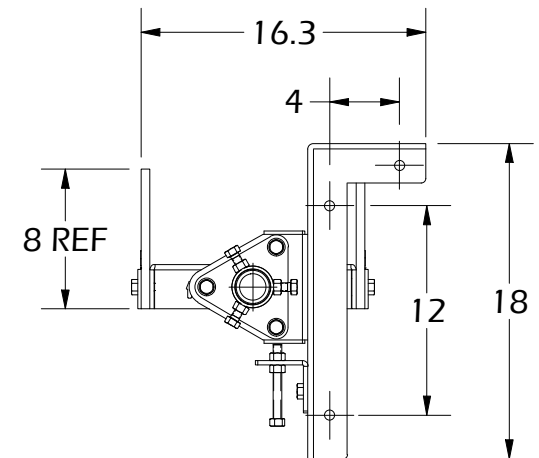

Scale: 1:6

DIMS: INCH

Sheet: 1 of 2

Rev. A

TOP VIEW

FRONT VIEW

SIDE VIEW

THE INFORMATION CONTAINED WITHIN THIS DOCUMENT(S) IS THE SOLE PROPERTY OF INFINITY BELTING LTD. NO REPRODUCTION IS AUTHORIZED WITHOUT WRITTEN PERMISSION FROM INFINITY BELTING LTD.

Title: **OVERALL DIMENSIONS**

Product #: **IBL-32TBCUB-8(4)**

UNLESS OTHERWISE SPECIFIED  THIRD ANGLE PROJECTION

TOLERANCES:
 ZERO PLACE DECIMAL `0.060
 TWO PLACE DECIMAL `0.045
 THREE PLACE DECIMAL `0.010, ANGULAR `1°