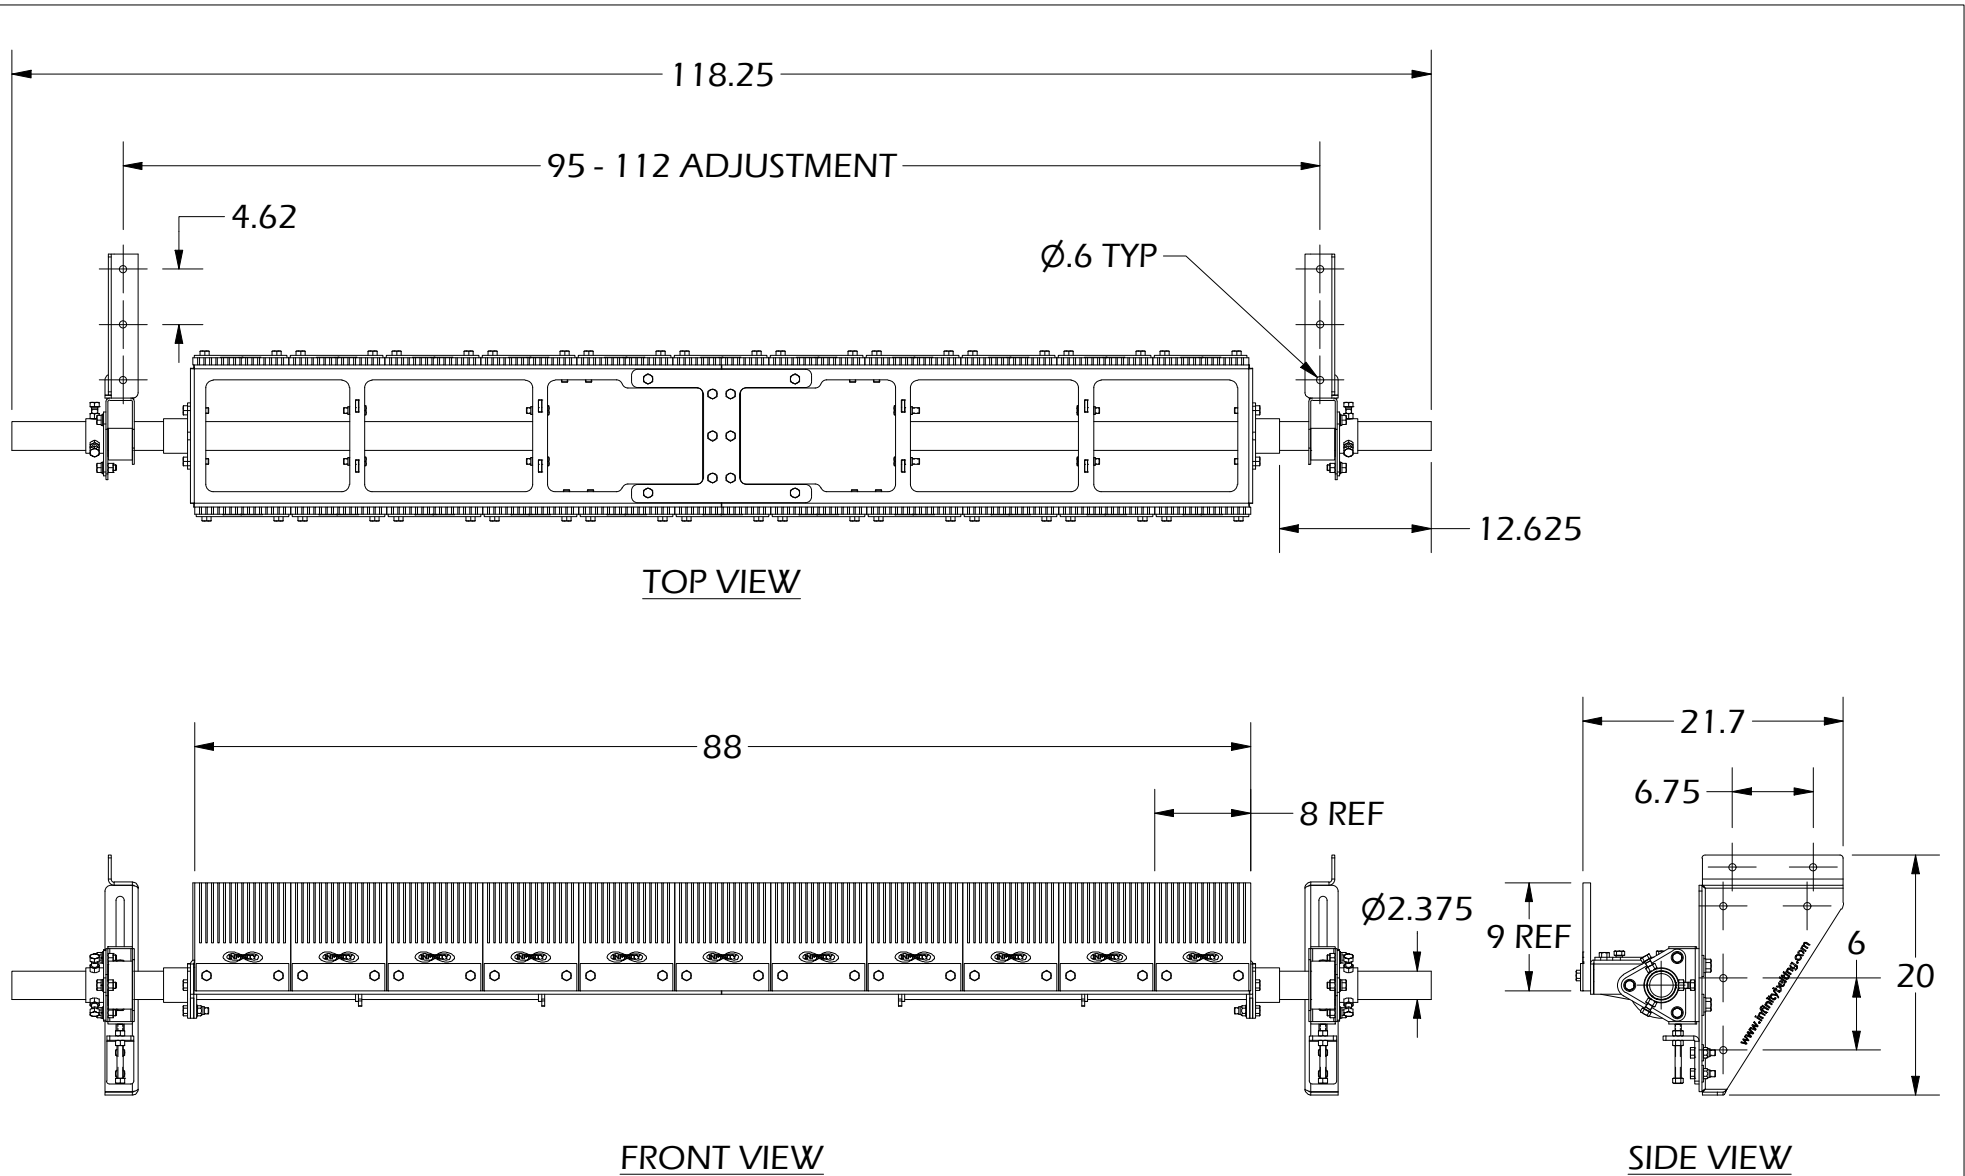

Scale:
1 : 10

DIMS:
INCH

Sheet:
1 of 2

Rev.
A

THE INFORMATION CONTAINED WITHIN THIS DOCUMENT(S) IS THE SOLE PROPERTY OF INFINITY BELTING LTD. NO REPRODUCTION IS AUTHORIZED WITHOUT WRITTEN PERMISSION FROM INFINITY BELTING LTD.

Title: **OVERALL DIMENSIONS**

UNLESS OTHERWISE SPECIFIED  THIRD ANGLE PROJECTION

17 Goertz Ave
Stony Plain, Alberta
Canada T7Z0H6

Product #: **IBL-88TBCUB-9(11)-HD**

Sheet Series:
2021

Scale:
1 : 16

TOLERANCES:
ZERO PLACE DECIMAL `0.060
TWO PLACE DECIMAL `0.045
THREE PLACE DECIMAL `0.010, ANGULAR `1°

DIMS: **INCH**

Sheet: **2 of 2**

Rev. **A**