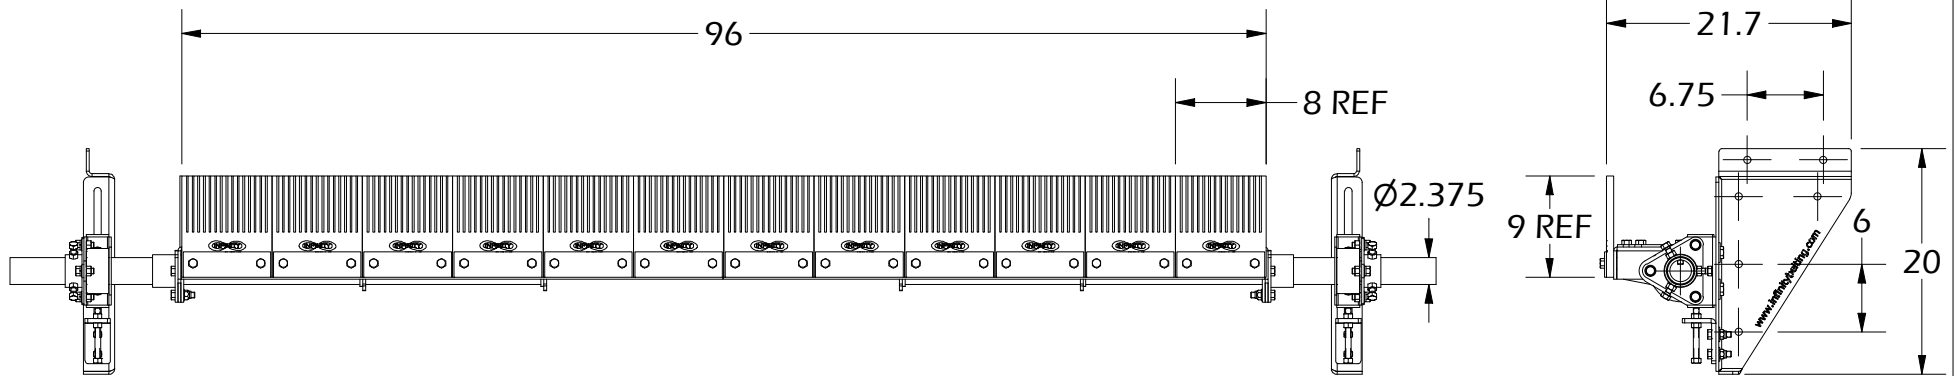

Scale:
1 : 10.5

DIMS:
INCH

Sheet:
1 of 2

Rev.
A

TOP VIEW

FRONT VIEW

SIDE VIEW

THE INFORMATION CONTAINED WITHIN THIS DOCUMENT(S) IS THE SOLE PROPERTY OF INFINITY BELTING LTD. NO REPRODUCTION IS AUTHORIZED WITHOUT WRITTEN PERMISSION FROM INFINITY BELTING LTD.

Title: **OVERALL DIMENSIONS**

Product #: **IBL-96TBCUB-9(12)-HD**

UNLESS OTHERWISE SPECIFIED  THIRD ANGLE PROJECTION

TOLERANCES:
 ZERO PLACE DECIMAL `0.060
 TWO PLACE DECIMAL `0.045
 THREE PLACE DECIMAL `0.010, ANGULAR `1°