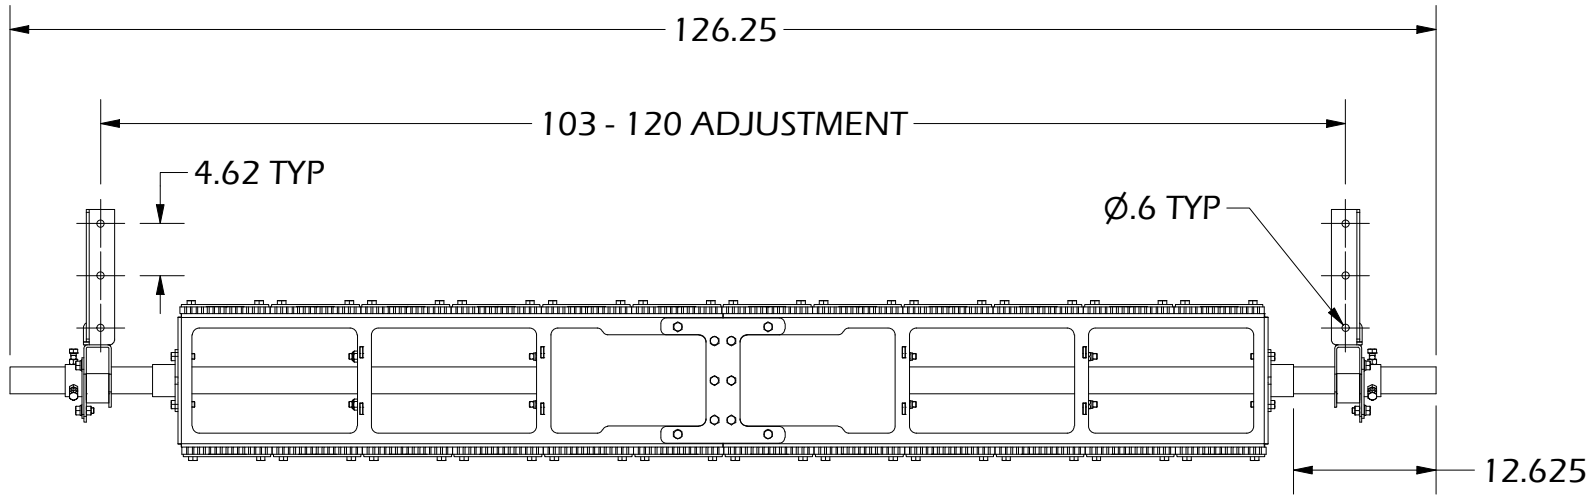

UNLESS OTHERWISE SPECIFIED  THIRD ANGLE
PROJECTION

17 Goertz Ave
Stony Plain, Alberta
Canada T7Z0H6

Product #: **IBL-96TBCUB-9(12)-HD**

Sheet Series:
2021

TOLERANCES:
ZERO PLACE DECIMAL `0.060
TWO PLACE DECIMAL `0.045
THREE PLACE DECIMAL `0.010, ANGULAR `1°

Scale:
1 : 10.5

DIMS:
INCH

Sheet:
1 of 2

Rev.
A

TOP VIEW

FRONT VIEW

SIDE VIEW

THE INFORMATION CONTAINED WITHIN THIS DOCUMENT(S) IS THE SOLE PROPERTY OF INFINITY BELTING LTD. NO REPRODUCTION IS AUTHORIZED WITHOUT WRITTEN PERMISSION FROM INFINITY BELTING LTD.

Title: **OVERALL DIMENSIONS**

Product #: **IBL-96TBCUB-9(12)-HD**

UNLESS OTHERWISE SPECIFIED  THIRD ANGLE PROJECTION

TOLERANCES:
 ZERO PLACE DECIMAL `0.060
 TWO PLACE DECIMAL `0.045
 THREE PLACE DECIMAL `0.010, ANGULAR `1°