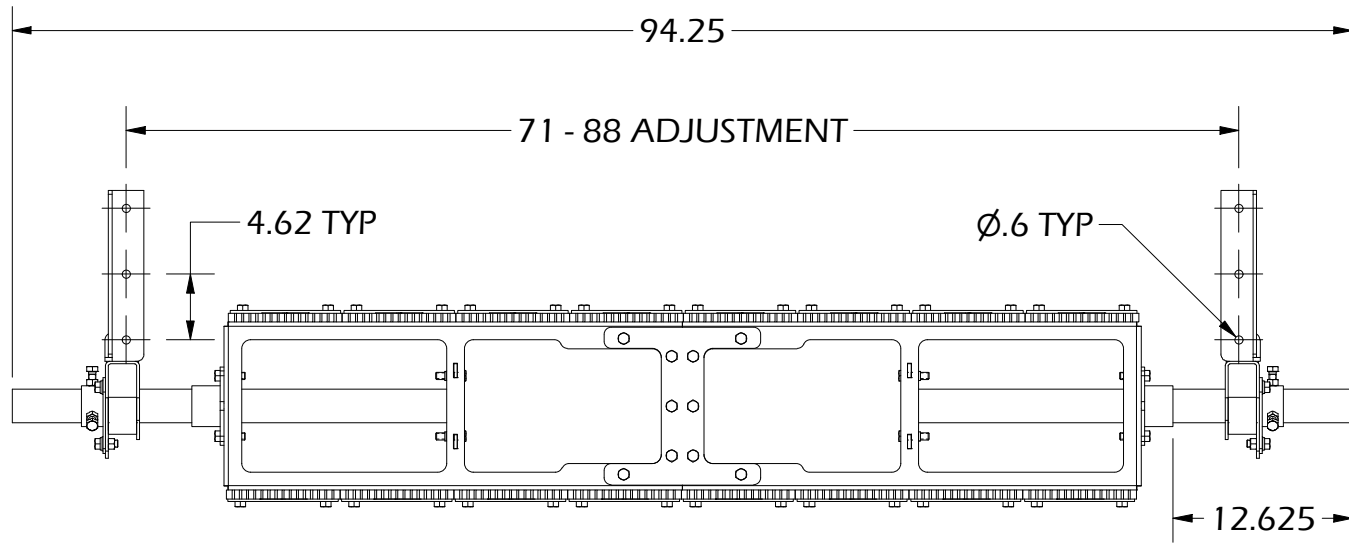

UNLESS OTHERWISE SPECIFIED  THIRD ANGLE PROJECTION

17 Goertz Ave
Stony Plain, Alberta
Canada T7Z0H6

Product #: **IBL-64TBCUB-9(8)-HD**

Sheet Series:
2021

Scale:
1 : 8.5

TOLERANCES:
ZERO PLACE DECIMAL `0.060
TWO PLACE DECIMAL `0.045
THREE PLACE DECIMAL `0.010, ANGULAR `1°

DIMS: **INCH**

Sheet: **1 of 2**

Rev. **A**

TOP VIEW

FRONT VIEW

SIDE VIEW

THE INFORMATION CONTAINED WITHIN THIS DOCUMENT(S) IS THE SOLE PROPERTY OF INFINITY BELTING LTD. NO REPRODUCTION IS AUTHORIZED WITHOUT WRITTEN PERMISSION FROM INFINITY BELTING LTD.

Title: **OVERALL DIMENSIONS**

Product #: **IBL-64TBCUB-9(8)-HD**

UNLESS OTHERWISE SPECIFIED  THIRD ANGLE PROJECTION

TOLERANCES:
 ZERO PLACE DECIMAL `0.060
 TWO PLACE DECIMAL `0.045
 THREE PLACE DECIMAL `0.010, ANGULAR `1°