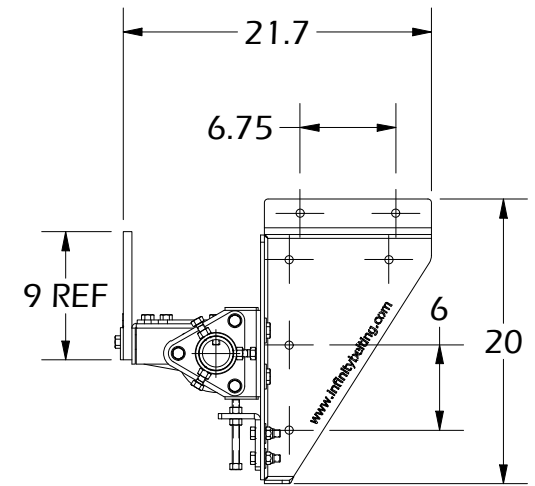

DIMS: **INCH**

Sheet: **1 of 2**

Rev. **A**

TOP VIEW

FRONT VIEW

SIDE VIEW

THE INFORMATION CONTAINED WITHIN THIS DOCUMENT(S) IS THE SOLE PROPERTY OF INFINITY BELTING LTD. NO REPRODUCTION IS AUTHORIZED WITHOUT WRITTEN PERMISSION FROM INFINITY BELTING LTD.

Title: **OVERALL DIMENSIONS**

Product #: **IBL-64TBCUB-9(8)-HD**

UNLESS OTHERWISE SPECIFIED  THIRD ANGLE PROJECTION

TOLERANCES:
 ZERO PLACE DECIMAL `0.060
 TWO PLACE DECIMAL `0.045
 THREE PLACE DECIMAL `0.010, ANGULAR `1°