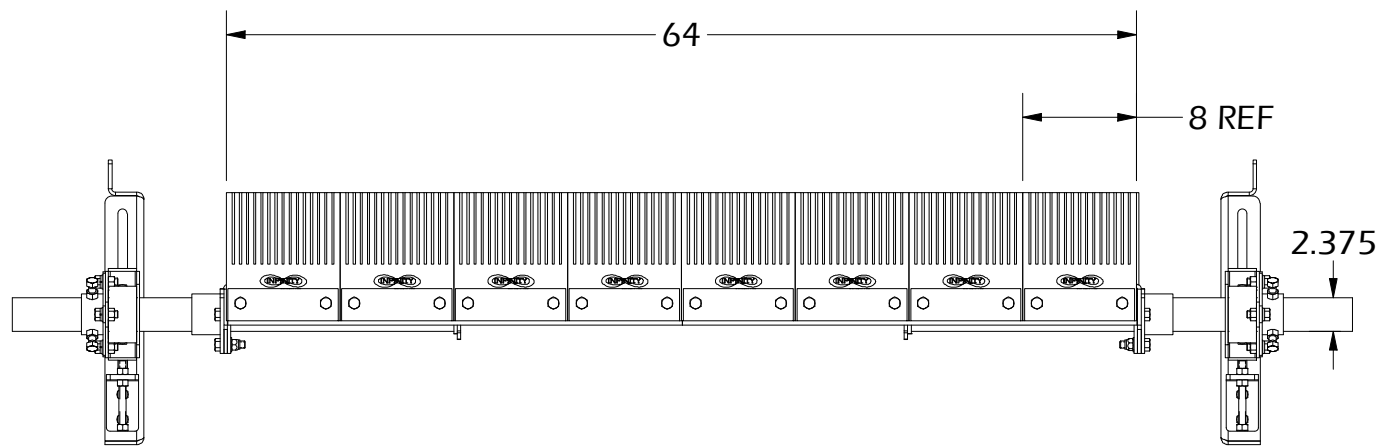

UNLESS OTHERWISE SPECIFIED  THIRD ANGLE PROJECTION

17 Goertz Ave
Stony Plain, Alberta
Canada T7Z0H6

Product #: **IBL-64TBCUB-9(8)-HD**

Sheet Series:
2021

Scale:
1 : 8.5

TOLERANCES:
ZERO PLACE DECIMAL `0.060
TWO PLACE DECIMAL `0.045
THREE PLACE DECIMAL `0.010, ANGULAR `1°

DIMS: **INCH**

Sheet: **1 of 2**

Rev. **A**

TOP VIEW

FRONT VIEW

SIDE VIEW

THE INFORMATION CONTAINED WITHIN THIS DOCUMENT(S) IS THE SOLE PROPERTY OF INFINITY BELTING LTD. NO REPRODUCTION IS AUTHORIZED WITHOUT WRITTEN PERMISSION FROM INFINITY BELTING LTD.

Title: **OVERALL DIMENSIONS**

Product #: **IBL-64TBCUB-9(8)-HD**

UNLESS OTHERWISE SPECIFIED  THIRD ANGLE PROJECTION

TOLERANCES:
 ZERO PLACE DECIMAL `0.060
 TWO PLACE DECIMAL `0.045
 THREE PLACE DECIMAL `0.010, ANGULAR `1°