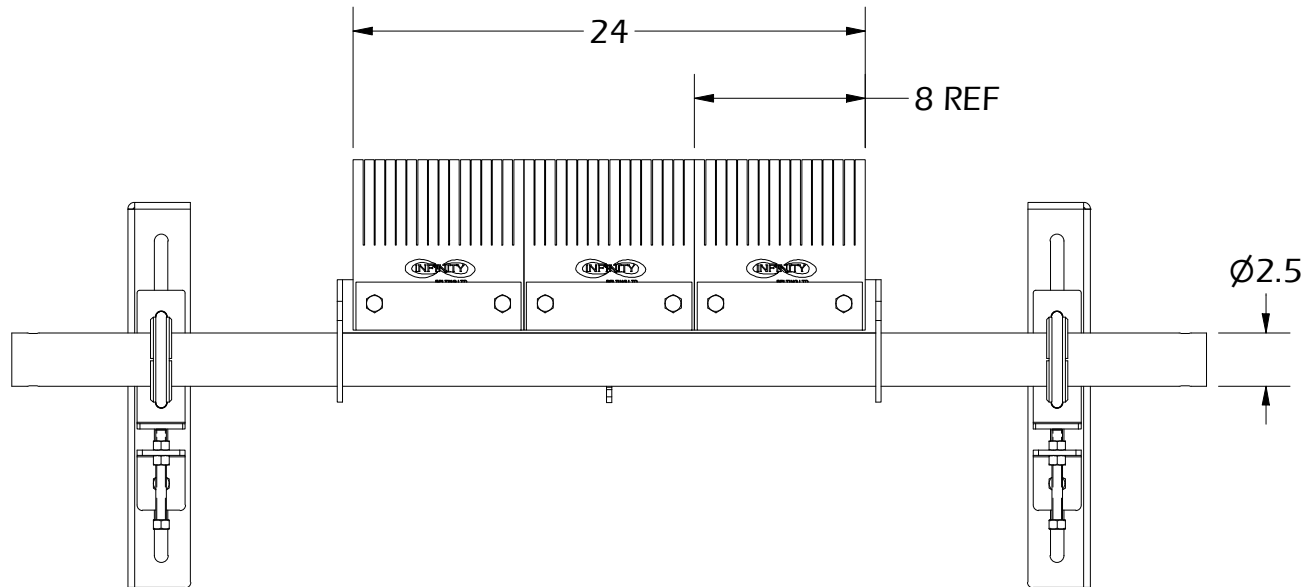

UNLESS OTHERWISE SPECIFIED  THIRD ANGLE
PROJECTION

17 Goertz Ave
Stony Plain, Alberta
Canada T7Z0H6

Product #: **IBLS-24-B**

Sheet Series:
2021

Scale:
1 : 6

TOLERANCES:
ZERO PLACE DECIMAL `0.060
TWO PLACE DECIMAL `0.045
THREE PLACE DECIMAL `0.010, ANGULAR `1°

DIMS:
INCH

Sheet:
1 of 2

Rev.
A

TOP VIEW

FRONT VIEW

SIDE VIEW

THE INFORMATION CONTAINED WITHIN THIS DOCUMENT(S) IS THE SOLE PROPERTY OF INFINITY BELTING LTD. NO REPRODUCTION IS AUTHORIZED WITHOUT WRITTEN PERMISSION FROM INFINITY BELTING LTD.

Title: **OVERALL DIMENSIONS**

Product #:

IBLS-24-B

UNLESS OTHERWISE SPECIFIED  THIRD ANGLE PROJECTION

TOLERANCES:
 ZERO PLACE DECIMAL `0.060
 TWO PLACE DECIMAL `0.045
 THREE PLACE DECIMAL `0.010, ANGULAR `1°