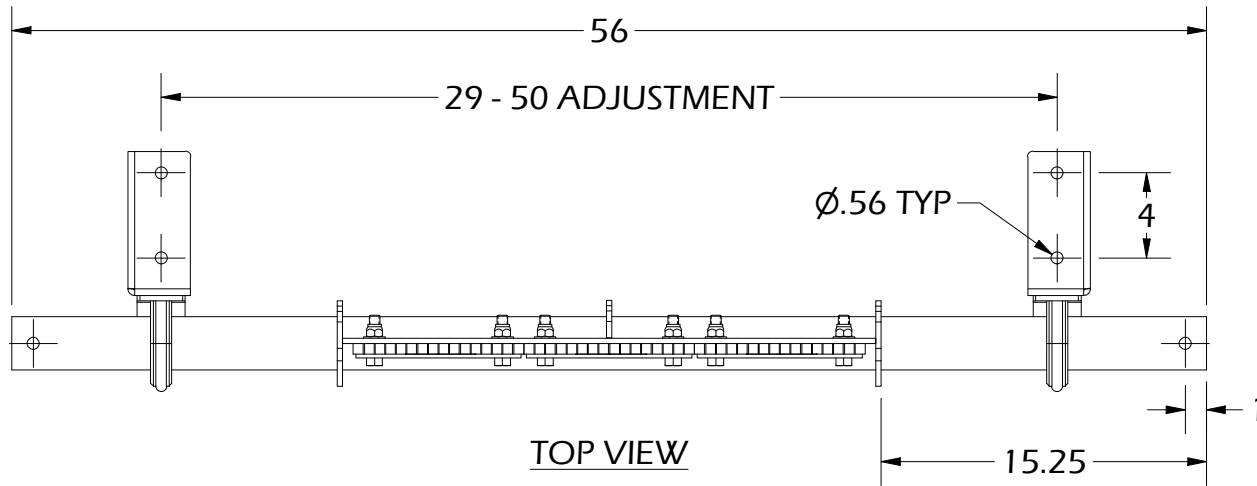

UNLESS OTHERWISE SPECIFIED  THIRD ANGLE
PROJECTION

17 Goertz Ave
Stony Plain, Alberta
Canada T7Z0H6

Product #: **IBLS-24-B**

Sheet Series:
2021

Scale:
1 : 6

TOLERANCES:
ZERO PLACE DECIMAL `0.060
TWO PLACE DECIMAL `0.045
THREE PLACE DECIMAL `0.010, ANGULAR `1°

DIMS:
INCH

Sheet:
1 of 2

Rev.
A

TOP VIEW

FRONT VIEW

SIDE VIEW

THE INFORMATION CONTAINED WITHIN THIS DOCUMENT(S) IS THE SOLE PROPERTY OF INFINITY BELTING LTD. NO REPRODUCTION IS AUTHORIZED WITHOUT WRITTEN PERMISSION FROM INFINITY BELTING LTD.

Title: **OVERALL DIMENSIONS**

Product #:

IBLS-24-B

UNLESS OTHERWISE SPECIFIED  THIRD ANGLE PROJECTION

TOLERANCES:
 ZERO PLACE DECIMAL `0.060
 TWO PLACE DECIMAL `0.045
 THREE PLACE DECIMAL `0.010, ANGULAR `1°