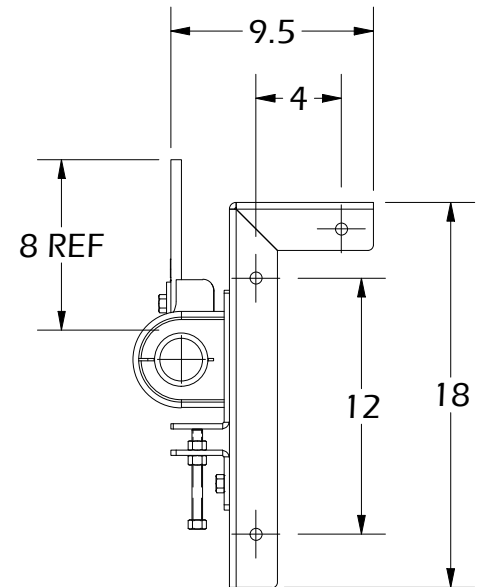

DIMS:
INCH

Sheet:
1 of 2

Rev.
A

TOP VIEW

FRONT VIEW

SIDE VIEW

THE INFORMATION CONTAINED WITHIN THIS DOCUMENT(S) IS THE SOLE PROPERTY OF INFINITY BELTING LTD. NO REPRODUCTION IS AUTHORIZED WITHOUT WRITTEN PERMISSION FROM INFINITY BELTING LTD.

Title: **OVERALL DIMENSIONS**

Product #:

IBLS-24-B

UNLESS OTHERWISE SPECIFIED  THIRD ANGLE PROJECTION

TOLERANCES:
 ZERO PLACE DECIMAL `0.060
 TWO PLACE DECIMAL `0.045
 THREE PLACE DECIMAL `0.010, ANGULAR `1°