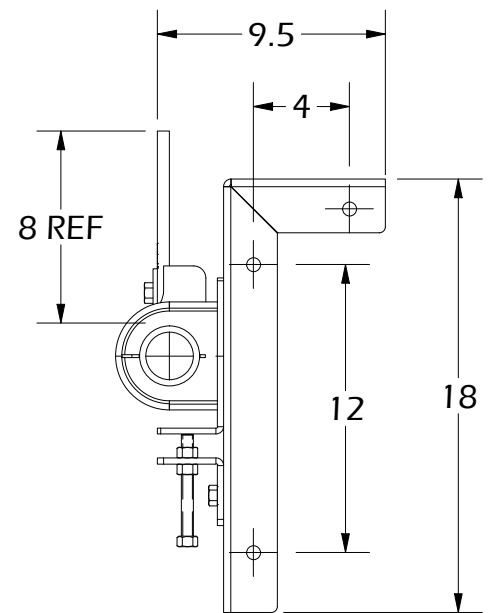

DIMS:
INCH

Sheet:
1 of 2

Rev.
A

TOP VIEW

FRONT VIEW

SIDE VIEW

THE INFORMATION CONTAINED WITHIN THIS DOCUMENT(S) IS THE SOLE PROPERTY OF INFINITY BELTING LTD. NO REPRODUCTION IS AUTHORIZED WITHOUT WRITTEN PERMISSION FROM INFINITY BELTING LTD.

Title: **OVERALL DIMENSIONS**

17 Goertz Ave
Stony Plain, Alberta
Canada T7Z0H6

Product #: **IBLS-16-B**

UNLESS OTHERWISE SPECIFIED THIRD ANGLE PROJECTION

TOLERANCES:
ZERO PLACE DECIMAL `0.060
TWO PLACE DECIMAL `0.045
THREE PLACE DECIMAL `0.010, ANGULAR `1°