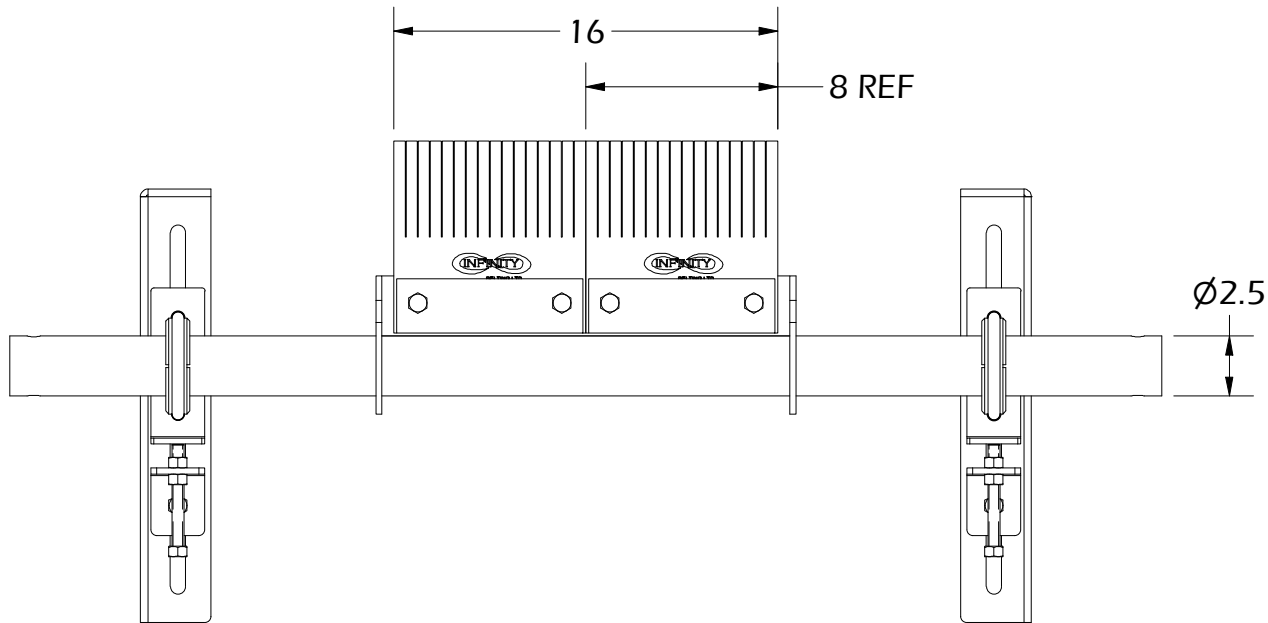

UNLESS OTHERWISE SPECIFIED  THIRD ANGLE PROJECTION

17 Goertz Ave
Stony Plain, Alberta
Canada T7Z0H6

Product #:

IBLS-16-B

Sheet Series:
2021

Scale:
1 : 5

TOLERANCES:
ZERO PLACE DECIMAL `0.060
TWO PLACE DECIMAL `0.045
THREE PLACE DECIMAL `0.010, ANGULAR `1°

DIMS:
INCH

Sheet:
1 of 2

Rev.
A

TOP VIEW

FRONT VIEW

SIDE VIEW

THE INFORMATION CONTAINED WITHIN THIS DOCUMENT(S) IS THE SOLE PROPERTY OF INFINITY BELTING LTD. NO REPRODUCTION IS AUTHORIZED WITHOUT WRITTEN PERMISSION FROM INFINITY BELTING LTD.

Title: **OVERALL DIMENSIONS**

17 Goertz Ave
Stony Plain, Alberta
Canada T7Z0H6

Product #: **IBLS-16-B**

UNLESS OTHERWISE SPECIFIED THIRD ANGLE PROJECTION

TOLERANCES:
ZERO PLACE DECIMAL `0.060
TWO PLACE DECIMAL `0.045
THREE PLACE DECIMAL `0.010, ANGULAR `1°