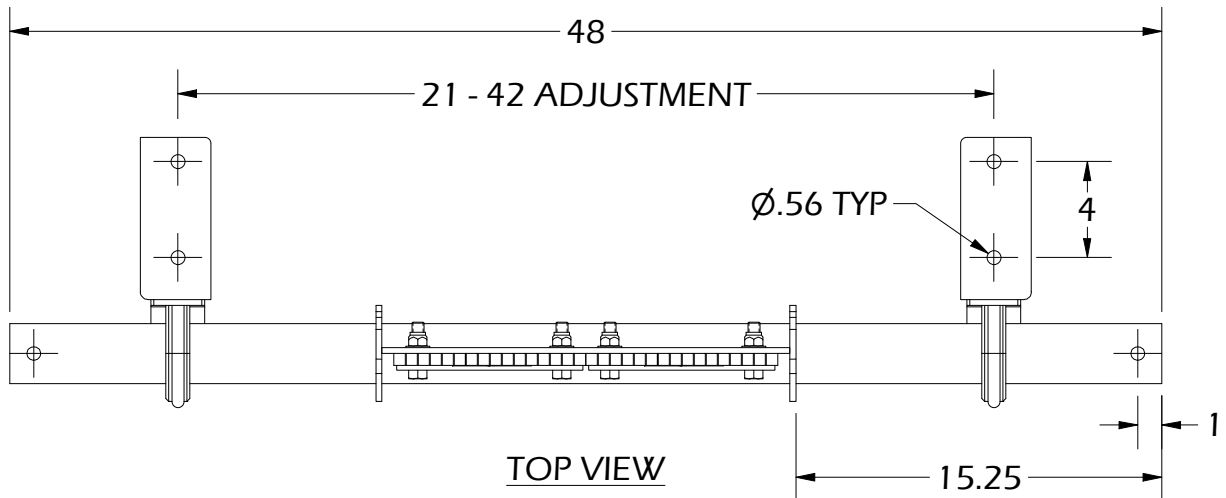

DIMS:
INCH

Sheet:
1 of 2

Rev.
A

TOP VIEW

FRONT VIEW

SIDE VIEW

THE INFORMATION CONTAINED WITHIN THIS DOCUMENT(S) IS THE SOLE PROPERTY OF INFINITY BELTING LTD. NO REPRODUCTION IS AUTHORIZED WITHOUT WRITTEN PERMISSION FROM INFINITY BELTING LTD.

Title: **OVERALL DIMENSIONS**

17 Goertz Ave
Stony Plain, Alberta
Canada T7Z0H6

Product #: **IBLS-16-B**

UNLESS OTHERWISE SPECIFIED THIRD ANGLE PROJECTION

TOLERANCES:
ZERO PLACE DECIMAL `0.060
TWO PLACE DECIMAL `0.045
THREE PLACE DECIMAL `0.010, ANGULAR `1°