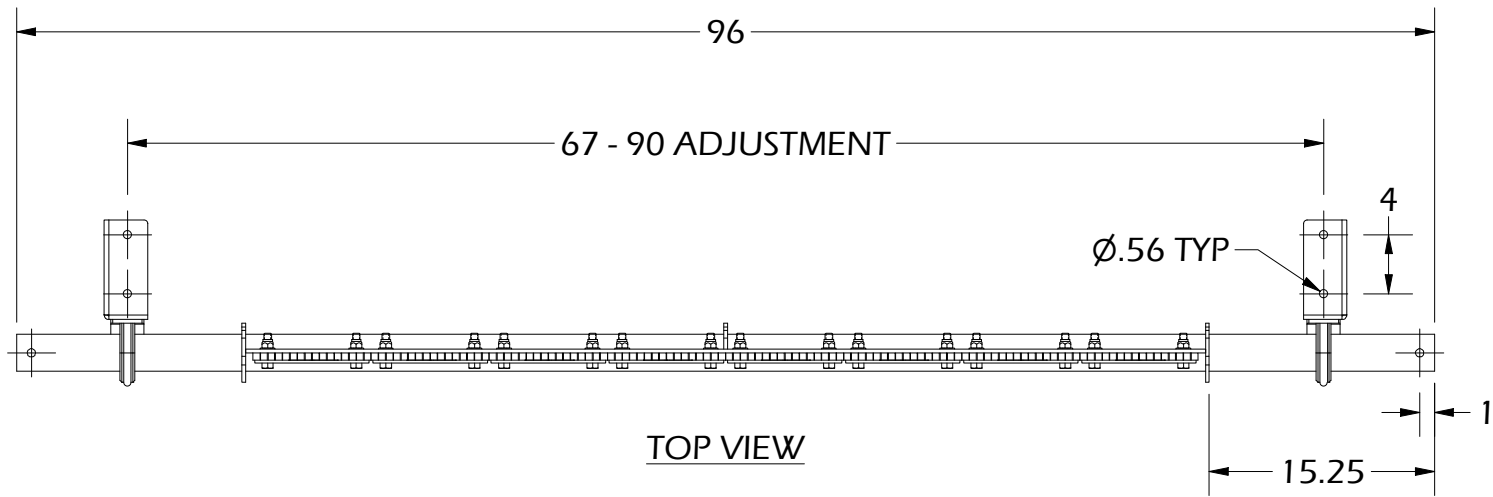

UNLESS OTHERWISE SPECIFIED  THIRD ANGLE PROJECTION

17 Goertz Ave
Stony Plain, Alberta
Canada T7Z0H6

Product #: **IBLS-64-B**

Sheet Series:
2021

TOLERANCES:
ZERO PLACE DECIMAL `0.060
TWO PLACE DECIMAL `0.045
THREE PLACE DECIMAL `0.010, ANGULAR `1°

Scale:
1 : 9

DIMS:
INCH

Sheet:
1 of 2

Rev.
A

THE INFORMATION CONTAINED WITHIN THIS DOCUMENT(S) IS THE SOLE PROPERTY OF INFINITY BELTING LTD. NO REPRODUCTION IS AUTHORIZED WITHOUT WRITTEN PERMISSION FROM INFINITY BELTING LTD.

Title: **OVERALL DIMENSIONS**

Product #: **IBLS-64-B**

UNLESS OTHERWISE SPECIFIED  THIRD ANGLE PROJECTION

TOLERANCES:
 ZERO PLACE DECIMAL `0.060
 TWO PLACE DECIMAL `0.045
 THREE PLACE DECIMAL `0.010, ANGULAR `1°