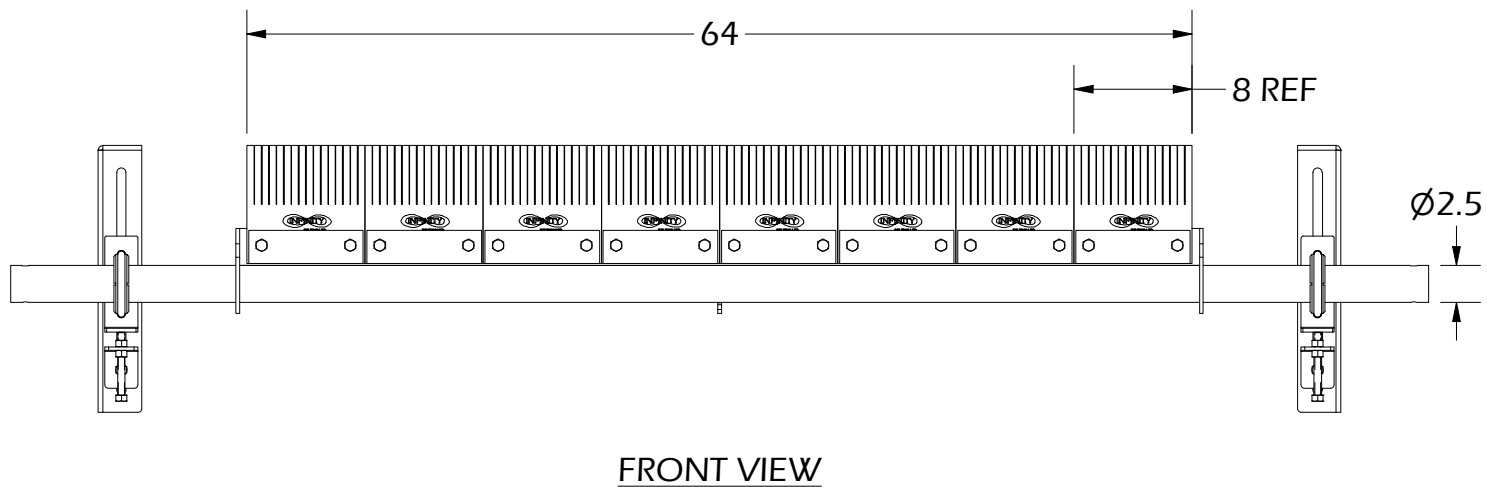

UNLESS OTHERWISE SPECIFIED  THIRD ANGLE PROJECTION

17 Goertz Ave
Stony Plain, Alberta
Canada T7Z0H6

Product #: **IBLS-64-B**

Sheet Series:
2021

TOLERANCES:
ZERO PLACE DECIMAL `0.060
TWO PLACE DECIMAL `0.045
THREE PLACE DECIMAL `0.010, ANGULAR `1°

Scale:
1 : 9

DIMS:
INCH

Sheet:
1 of 2

Rev.
A

THE INFORMATION CONTAINED WITHIN THIS DOCUMENT(S) IS THE SOLE PROPERTY OF INFINITY BELTING LTD. NO REPRODUCTION IS AUTHORIZED WITHOUT WRITTEN PERMISSION FROM INFINITY BELTING LTD.

Title: **OVERALL DIMENSIONS**

Product #: **IBLS-64-B**

UNLESS OTHERWISE SPECIFIED  THIRD ANGLE PROJECTION

TOLERANCES:
 ZERO PLACE DECIMAL `0.060
 TWO PLACE DECIMAL `0.045
 THREE PLACE DECIMAL `0.010, ANGULAR `1°