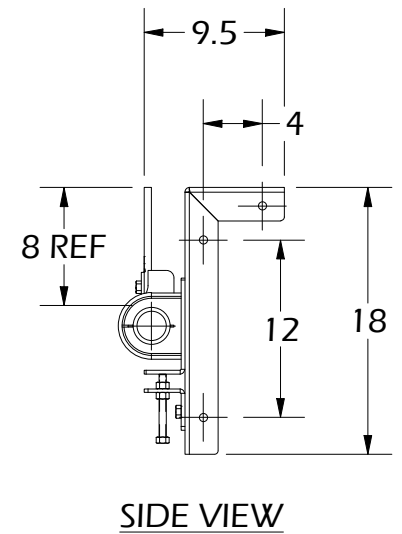

UNLESS OTHERWISE SPECIFIED  THIRD ANGLE PROJECTION

17 Goertz Ave
Stony Plain, Alberta
Canada T7Z0H6

Product #: **IBLS-64-B**

Sheet Series:
2021

TOLERANCES:
ZERO PLACE DECIMAL `0.060
TWO PLACE DECIMAL `0.045
THREE PLACE DECIMAL `0.010, ANGULAR `1°

Scale:
1 : 9

DIMS:
INCH

Sheet:
1 of 2

Rev.
A

THE INFORMATION CONTAINED WITHIN THIS DOCUMENT(S) IS THE SOLE PROPERTY OF INFINITY BELTING LTD. NO REPRODUCTION IS AUTHORIZED WITHOUT WRITTEN PERMISSION FROM INFINITY BELTING LTD.

Title: **OVERALL DIMENSIONS**

Product #: **IBLS-64-B**

UNLESS OTHERWISE SPECIFIED  THIRD ANGLE PROJECTION

TOLERANCES:
 ZERO PLACE DECIMAL `0.060
 TWO PLACE DECIMAL `0.045
 THREE PLACE DECIMAL `0.010, ANGULAR `1°