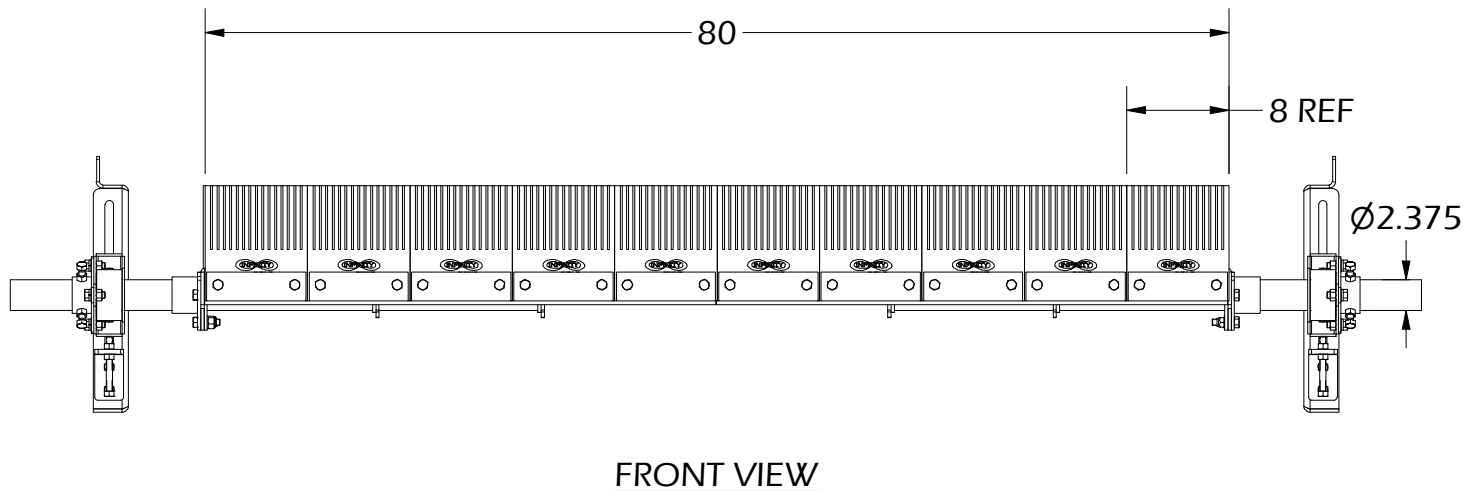

UNLESS OTHERWISE SPECIFIED  THIRD ANGLE PROJECTION

17 Goertz Ave
Stony Plain, Alberta
Canada T7Z0H6

Product #: **IBL-80TBCUB-9(10)-HD**

Sheet Series:
2021

Scale:
1 : 9.5

TOLERANCES:
ZERO PLACE DECIMAL `0.060
TWO PLACE DECIMAL `0.045
THREE PLACE DECIMAL `0.010, ANGULAR `1°

DIMS:
INCH

Sheet:
1 of 2

Rev.
A

THE INFORMATION CONTAINED WITHIN THIS DOCUMENT(S) IS THE SOLE PROPERTY OF INFINITY BELTING LTD. NO REPRODUCTION IS AUTHORIZED WITHOUT WRITTEN PERMISSION FROM INFINITY BELTING LTD.

Title: **OVERALL DIMENSIONS**

Product #: **IBL-80TBCUB-9(10)-HD**

UNLESS OTHERWISE SPECIFIED  THIRD ANGLE PROJECTION

TOLERANCES:
 ZERO PLACE DECIMAL `0.060
 TWO PLACE DECIMAL `0.045
 THREE PLACE DECIMAL `0.010, ANGULAR `1°