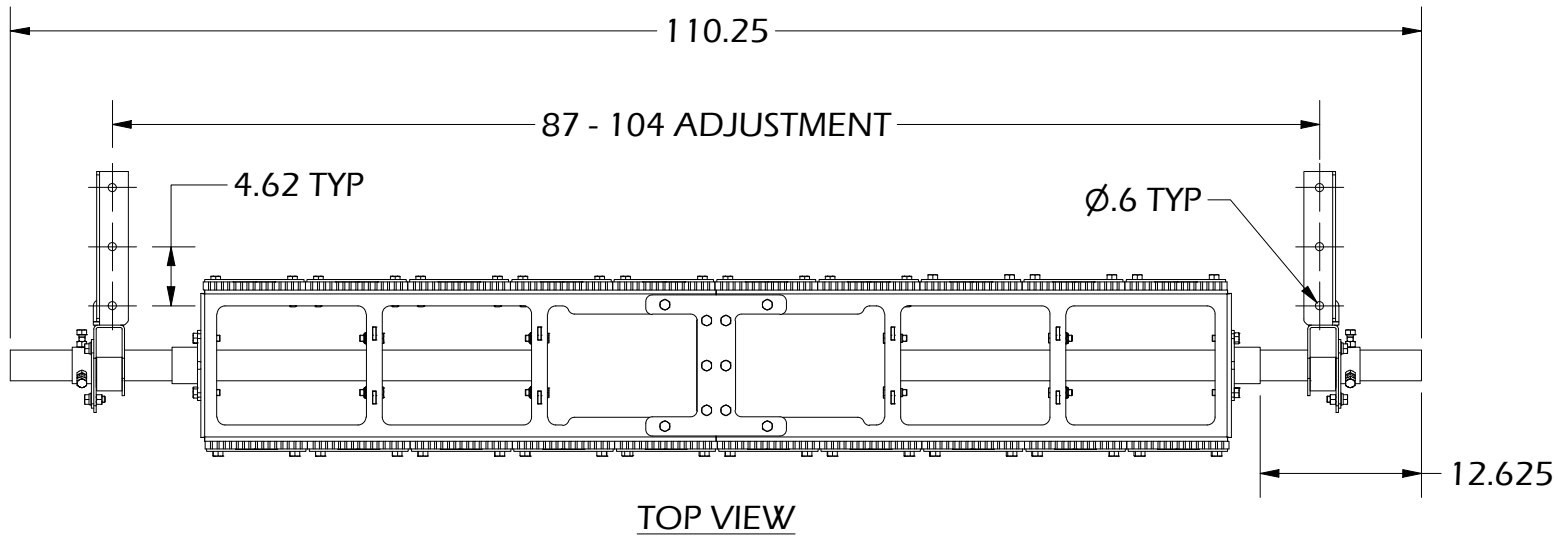

UNLESS OTHERWISE SPECIFIED  THIRD ANGLE PROJECTION

17 Goertz Ave
Stony Plain, Alberta
Canada T7Z0H6

Product #: **IBL-80TBCUB-9(10)-HD**

Sheet Series:
2021

Scale:
1 : 9.5

TOLERANCES:
ZERO PLACE DECIMAL `0.060
TWO PLACE DECIMAL `0.045
THREE PLACE DECIMAL `0.010, ANGULAR `1°

DIMS:
INCH

Sheet:
1 of 2

Rev.
A

THE INFORMATION CONTAINED WITHIN THIS DOCUMENT(S) IS THE SOLE PROPERTY OF INFINITY BELTING LTD. NO REPRODUCTION IS AUTHORIZED WITHOUT WRITTEN PERMISSION FROM INFINITY BELTING LTD.

Title: **OVERALL DIMENSIONS**

Product #: **IBL-80TBCUB-9(10)-HD**

UNLESS OTHERWISE SPECIFIED  THIRD ANGLE PROJECTION

TOLERANCES:
 ZERO PLACE DECIMAL `0.060
 TWO PLACE DECIMAL `0.045
 THREE PLACE DECIMAL `0.010, ANGULAR `1°