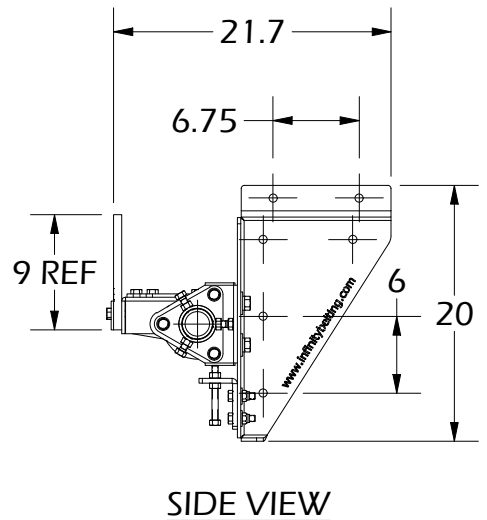

UNLESS OTHERWISE SPECIFIED  THIRD ANGLE PROJECTION

17 Goertz Ave
Stony Plain, Alberta
Canada T7Z0H6

Product #: **IBL-80TBCUB-9(10)-HD**

Sheet Series:
2021

Scale:
1 : 9.5

TOLERANCES:
ZERO PLACE DECIMAL `0.060
TWO PLACE DECIMAL `0.045
THREE PLACE DECIMAL `0.010, ANGULAR `1°

DIMS:
INCH

Sheet:
1 of 2

Rev.
A

THE INFORMATION CONTAINED WITHIN THIS DOCUMENT(S) IS THE SOLE PROPERTY OF INFINITY BELTING LTD. NO REPRODUCTION IS AUTHORIZED WITHOUT WRITTEN PERMISSION FROM INFINITY BELTING LTD.

Title: **OVERALL DIMENSIONS**

Product #: **IBL-80TBCUB-9(10)-HD**

UNLESS OTHERWISE SPECIFIED  THIRD ANGLE PROJECTION

TOLERANCES:
 ZERO PLACE DECIMAL `0.060
 TWO PLACE DECIMAL `0.045
 THREE PLACE DECIMAL `0.010, ANGULAR `1°