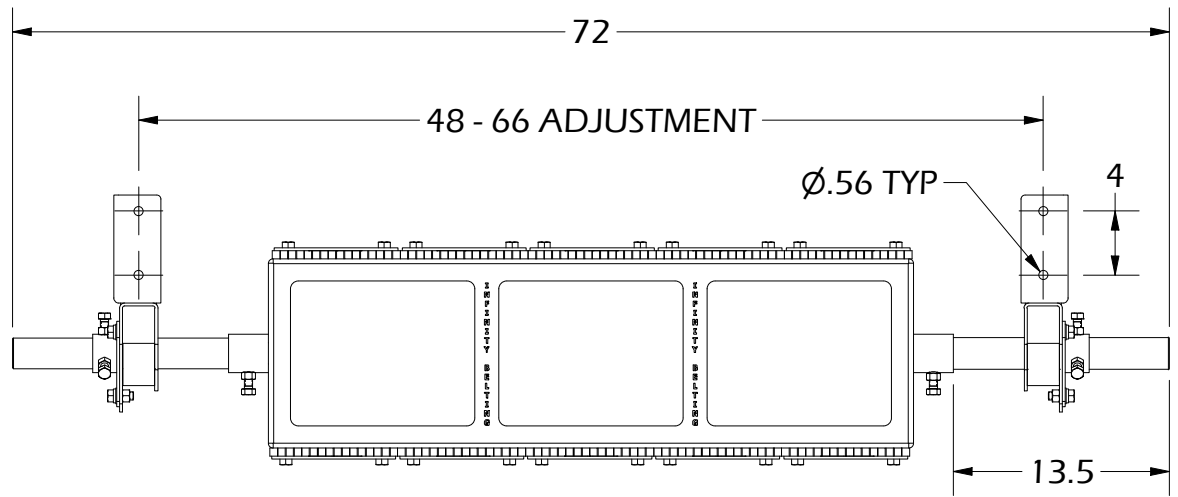

UNLESS OTHERWISE SPECIFIED  THIRD ANGLE PROJECTION

17 Goertz Ave
Stony Plain, Alberta
Canada T7Z0H6

Product #: **IBL-40TBCUB-8(5)**

Sheet Series:
2021

Scale:
1 : 6.5

TOLERANCES:
ZERO PLACE DECIMAL `0.060
TWO PLACE DECIMAL `0.045
THREE PLACE DECIMAL `0.010, ANGULAR `1°

DIMS:
INCH

Sheet:
1 of 2

Rev.
A

TOP VIEW

FRONT VIEW

SIDE VIEW

THE INFORMATION CONTAINED WITHIN THIS DOCUMENT(S) IS THE SOLE PROPERTY OF INFINITY BELTING LTD. NO REPRODUCTION IS AUTHORIZED WITHOUT WRITTEN PERMISSION FROM INFINITY BELTING LTD.

17 Goertz Ave
Stony Plain, Alberta
Canada T7Z0H6

Title: **OVERALL DIMENSIONS**

Product #: **IBL-40TBCUB-8(5)**

Sheet Series: **2021**

Scale: **1 : 12**

UNLESS OTHERWISE SPECIFIED THIRD ANGLE PROJECTION

TOLERANCES:
ZERO PLACE DECIMAL `0.060
TWO PLACE DECIMAL `0.045
THREE PLACE DECIMAL `0.010, ANGULAR `1°

DIMS: **INCH**

Sheet: **2 of 2**

Rev. **A**