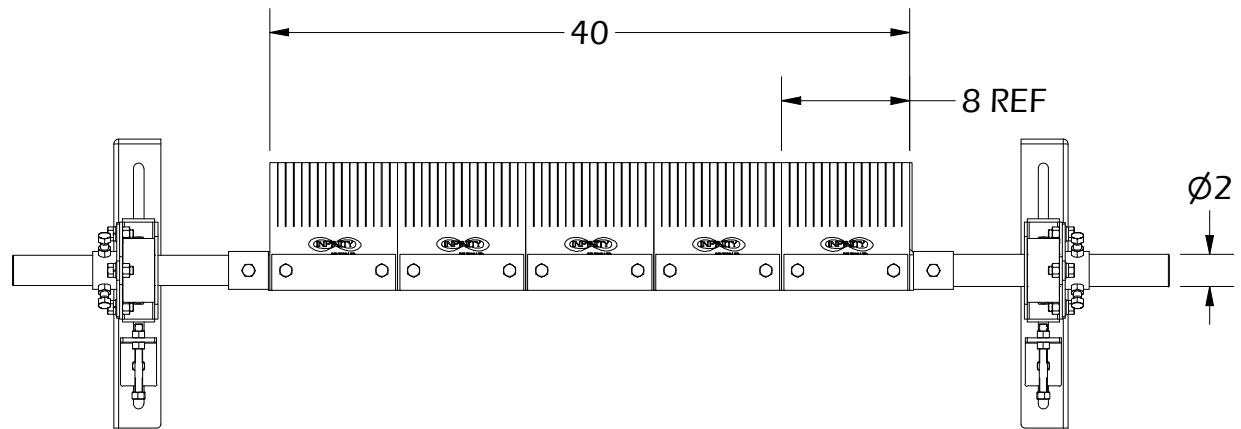

UNLESS OTHERWISE SPECIFIED  THIRD ANGLE PROJECTION

17 Goertz Ave
Stony Plain, Alberta
Canada T7Z0H6

Product #: **IBL-40TBCUB-8(5)**

Sheet Series:
2021

Scale:
1 : 6.5

TOLERANCES:
ZERO PLACE DECIMAL `0.060
TWO PLACE DECIMAL `0.045
THREE PLACE DECIMAL `0.010, ANGULAR `1°

DIMS:
INCH

Sheet:
1 of 2

Rev.
A

TOP VIEW

FRONT VIEW

SIDE VIEW

THE INFORMATION CONTAINED WITHIN THIS DOCUMENT(S) IS THE SOLE PROPERTY OF INFINITY BELTING LTD. NO REPRODUCTION IS AUTHORIZED WITHOUT WRITTEN PERMISSION FROM INFINITY BELTING LTD.

17 Goertz Ave
Stony Plain, Alberta
Canada T7Z0H6

Title: **OVERALL DIMENSIONS**

Product #: **IBL-40TBCUB-8(5)**

Sheet Series: **2021**

Scale: **1 : 12**

UNLESS OTHERWISE SPECIFIED THIRD ANGLE PROJECTION

TOLERANCES:
ZERO PLACE DECIMAL `0.060
TWO PLACE DECIMAL `0.045
THREE PLACE DECIMAL `0.010, ANGULAR `1°