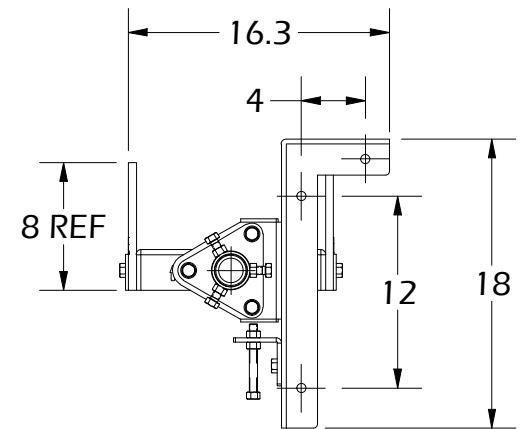

DIMS:
INCH

Sheet:
1 of 2

Rev.
A

TOP VIEW

FRONT VIEW

SIDE VIEW

THE INFORMATION CONTAINED WITHIN THIS DOCUMENT(S) IS THE SOLE PROPERTY OF INFINITY BELTING LTD. NO REPRODUCTION IS AUTHORIZED WITHOUT WRITTEN PERMISSION FROM INFINITY BELTING LTD.

17 Goertz Ave
Stony Plain, Alberta
Canada T7Z0H6

Title: **OVERALL DIMENSIONS**

Product #: **IBL-40TBCUB-8(5)**

Sheet Series: **2021**

Scale: **1 : 12**

UNLESS OTHERWISE SPECIFIED THIRD ANGLE PROJECTION

TOLERANCES:
ZERO PLACE DECIMAL `0.060
TWO PLACE DECIMAL `0.045
THREE PLACE DECIMAL `0.010, ANGULAR `1°

DIMS: **INCH**

Sheet: **2 of 2**

Rev. **A**